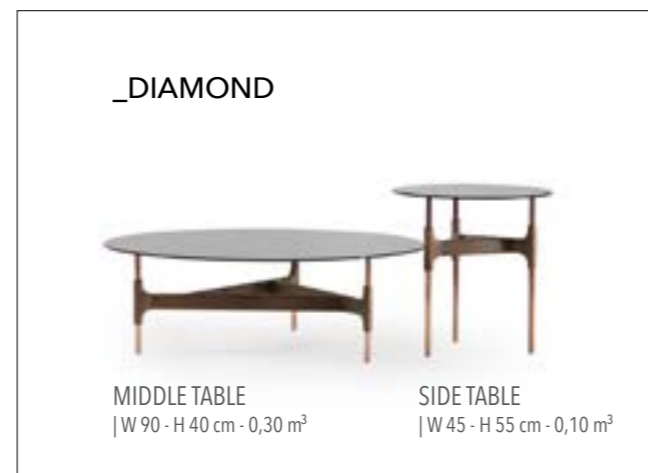

85 cm | W 85 - H 85 - D 104 • Corner | W 104 - H 85 - D 104 • 3' | W 205 - H 85 - D 104 • 2' | W 145 - H 85 - D 104 cm

TECHNICAL DETAILS

ACCESSORIES_ 276

SOFAS _ 278

DINING ROOMS _ 284

BEDROOMS _ 288

2023
NEW COLLECTION