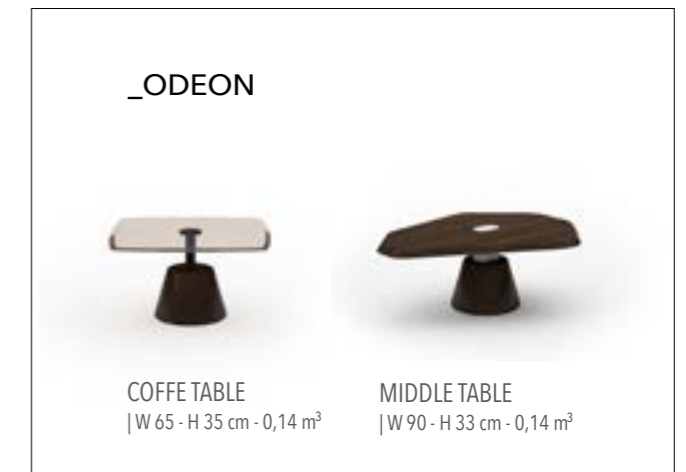

85 cm | W 85 - H 85 - D 104 • Corner | W 104 - H 85 - D 104 • 3' | W 205 - H 85 - D 104 • 2' | W 145 - H 85 - D 104 cm

TECHNICAL DETAILS

ACCESSORIES_ 276

SOFAS _ 278

DINING ROOMS _ 284

BEDROOMS _ 288

2023
NEW COLLECTION

_ERA

ERA - 3 SEATER

ERA - 2 SEATER

ERA LARGE - 3 SEATER

ERA - WITH DRAWERS

_ERA CORNER

ERA CORNER - 2 SEATER WITH TABLE

ERA CORNER - 3 SEATER