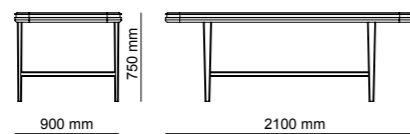

_PIETRA

FINISHES | American Walnut