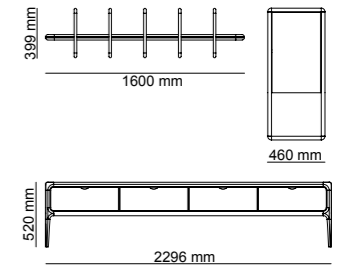

_ICON

FINISHES | American Walnut

_NEXT

FINISHES | American Walnut