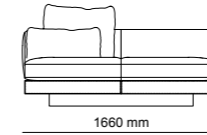

_ERA

_ERA CORNER

_EDESSA

_EDESSA CORNER

_ODEON CORNER