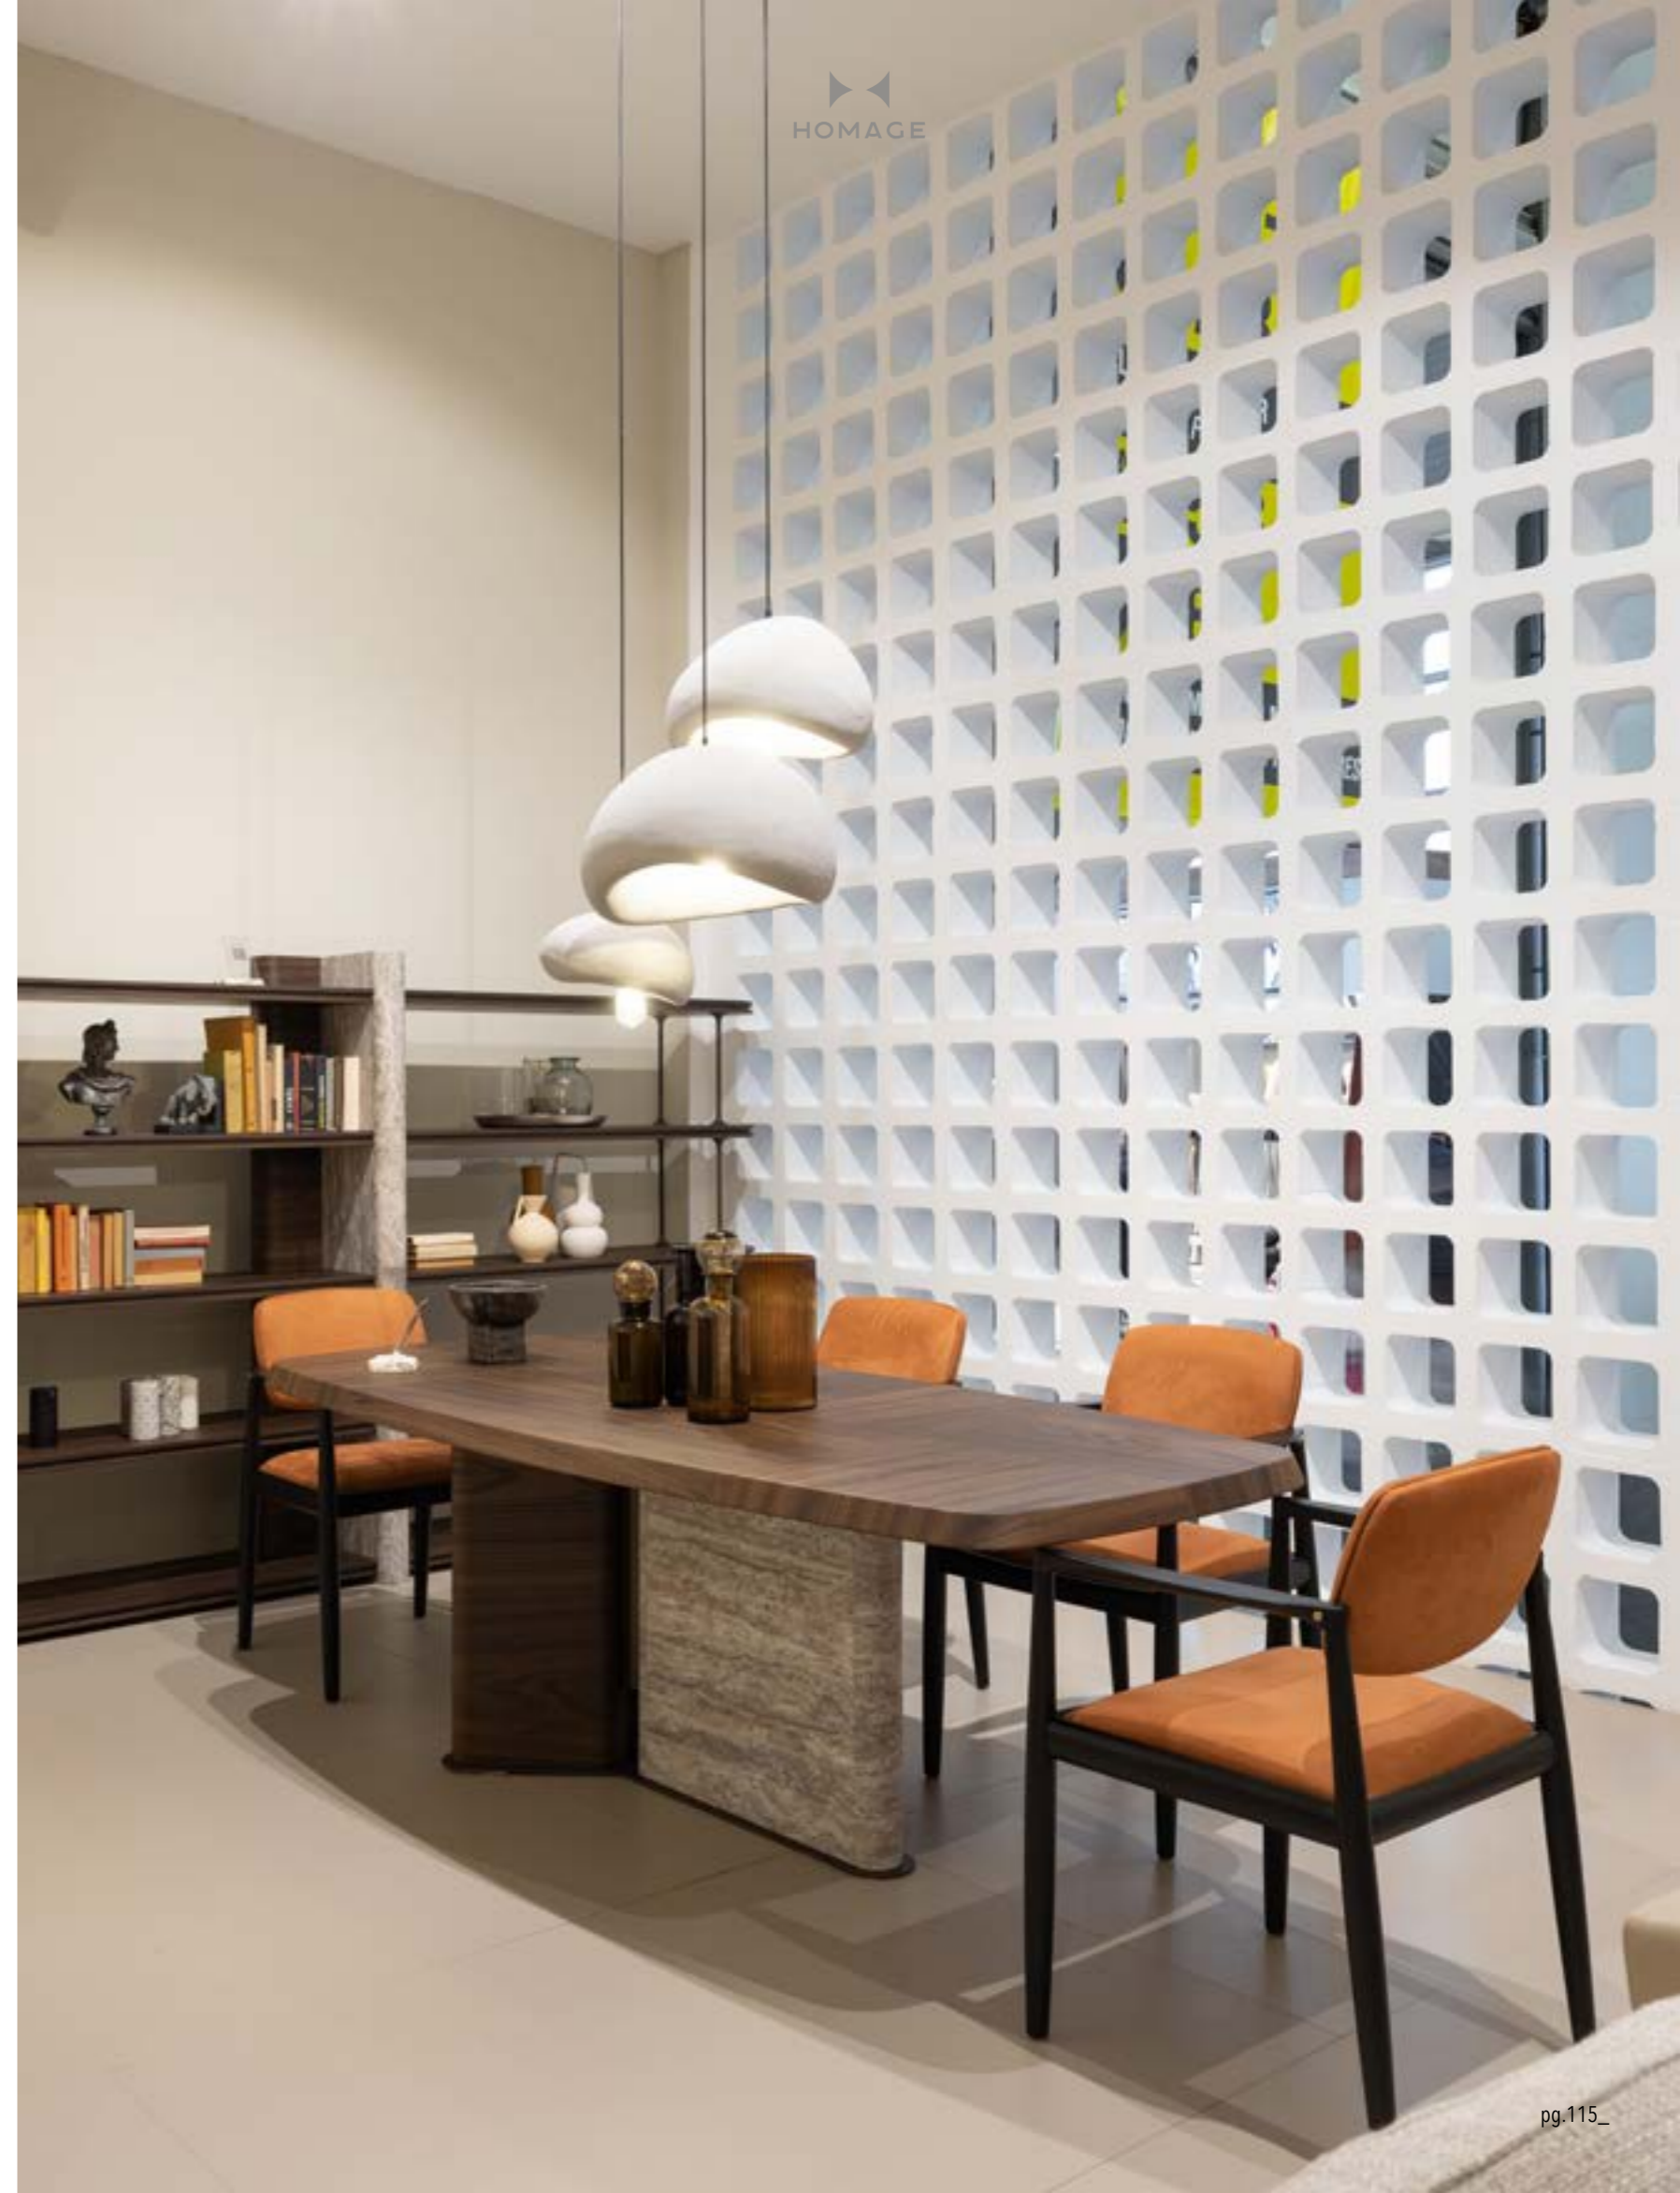

OPEN
THE DOORS OF YOUR
PRIVATE HOMES. ODEO HAS
A LIVELY, BEAUTIFUL, INTELLIGENT,
PRACTICAL, SPECIAL DESIGN, FUTURISTIC,
SPARKLING, SEDUCTIVE AND UNIQUE SPIRIT. IT
HAS BEEN PRESENTED TO YOU TO GIVE YOU IDEAS,
DESIRES. THANKS TO ODEON, YOU CAN FULFILL
YOUR WISH WHENEVER YOU WANT. WHATEVER
YOUR ROOM PLAN, WHATEVER SQUARE METER
YOU HAVE, ODEON HAS BEEN DEVELOPED
TO MAKE EVERY DAY EASIER. IT WAS DE-
SIGNERED FROM INSPIRATION FROM
THE SPLENDOR OF
NATURE.

_ODEON DINING ROOM