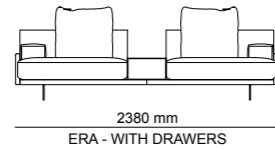

2030 mm
ERA - 2 SEATER

2380 mm
ERA - WITH DRAWERS