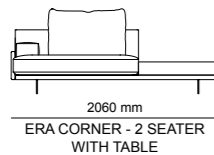

2030 mm  
ERA - 2 SEATER

2800 mm  
ERA LARGE - 3 SEATER

2380 mm  
ERA - WITH DRAWERS

\_ERA CORNER

2060 mm  
ERA CORNER - 2 SEATER  
WITH TABLE

2260 mm  
ERA CORNER - 3 SEATER

1250 mm  
ERA CORNER - 1 SEATER