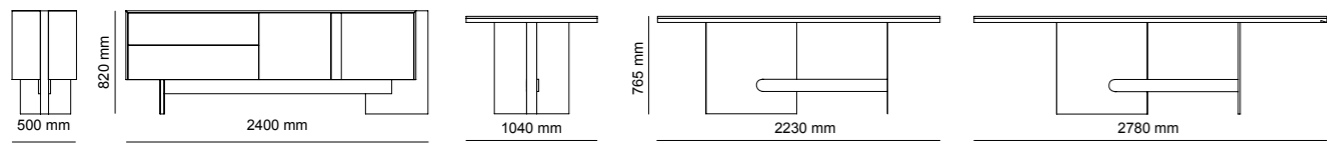

_ERA

FINISHES | American Walnut, Thermo Oak
TRAVERTINE
GLASSES | Fusion Glass, Bronze Glass
METALS | Brush Gold