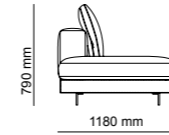

\_EDESSA

2970 mm  
EDESSA - 4 SEATER  
WITH ARM & FLAP

2970 mm  
EDESSA - 4 SEATER  
WITH 1 ARM

2500 mm  
EDESSA - 3 SEATER

2500 mm  
EDESSA - 3 SEATER  
WITH FLAP

1920 mm  
EDESSA - END MODULE

\_EDESSA CORNER