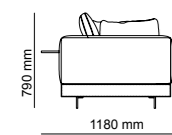

_ERA

_ERA CORNER

_EDESSA

_EDESSA CORNER

_ODEON CORNER