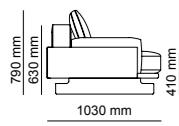

_ERA

_ERA CORNER

_EDESSA

_EDESSA CORNER

_ODEON CORNER