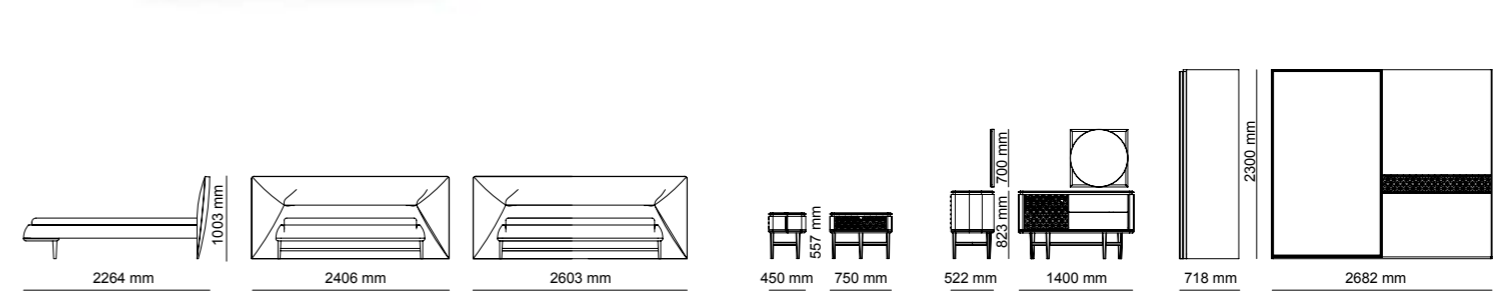

_ZEN

FINISHES | Turkish Walnut, Pes Future