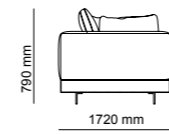

1180 mm

1720 mm