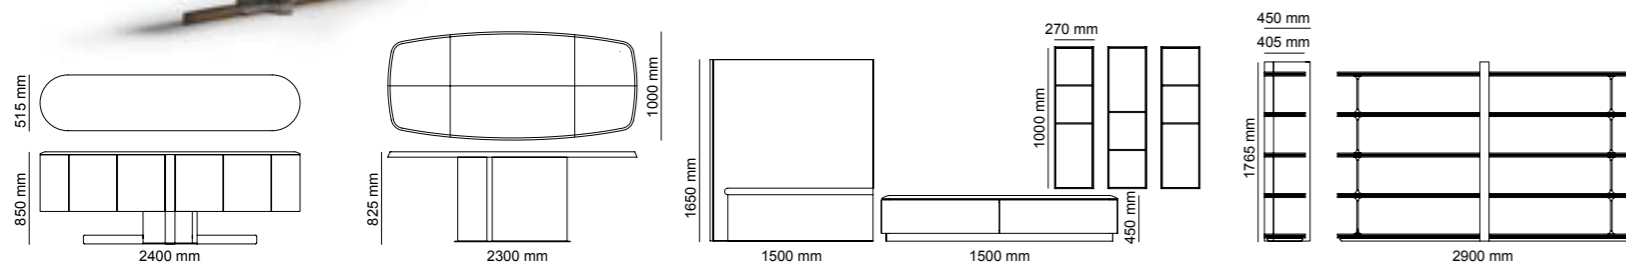

_ERA

FINISHES | American Walnut, Thermo Oak
TRAVERTINE
GLASSES | Fusion Glass, Bronze Glass
METALS | Brush Gold

_EDESSA

FINISHES | American Walnut, Intra Oak
TRAVERTINE
GLASSES | Bronze Glass
METALS | Bronze Metal

_ODEON

_ICON

FINISHES | American Walnut

_NEXT

FINISHES | American Walnut

_DIAMOND

FINISHES | American Walnut

_LIMA

FINISHES | American Walnut, Alpi Oak, Bianco, Dune, Sahara, Ombra, Beige, Platinum, Melanga, Antrasit, Oriente, Senape, Rosso.

_AURA

FINISHES | Grey Oak, Fumo Oak, Bianco, Dune, Sahara, Ombra, Beige, Platinum, Melanga, Antrasit, Oriente, Senape, Rosso.