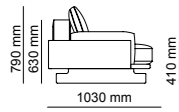

2030 mm  
ERA - 2 SEATER

2800 mm  
ERA LARGE - 3 SEATER

2380 mm  
ERA - WITH DRAWERS

\_ERA CORNER

2060 mm  
ERA CORNER - 2 SEATER  
WITH TABLE

2260 mm  
ERA CORNER - 3 SEATER

1250 mm  
ERA CORNER - 1 SEATER