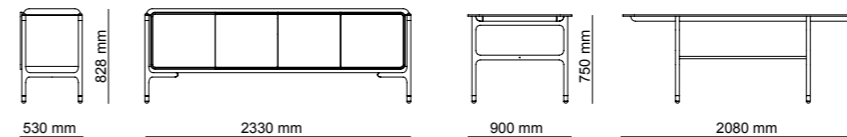

_DIAMOND

FINISHES | American Walnut