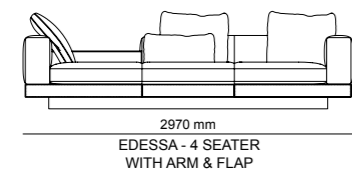

_ERA

_ERA CORNER

_EDESSA

_EDESSA CORNER

_ODEON CORNER