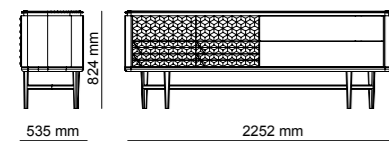

_PIETRA

FINISHES | American Walnut