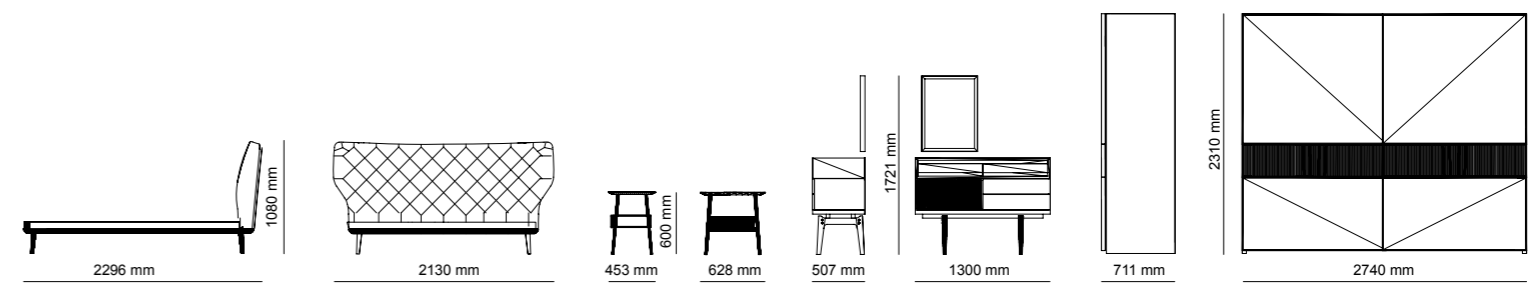

_NATURA

FINISHES | Fumo Oak, Grey Oak, Natural Oak, Crown, Scarlett