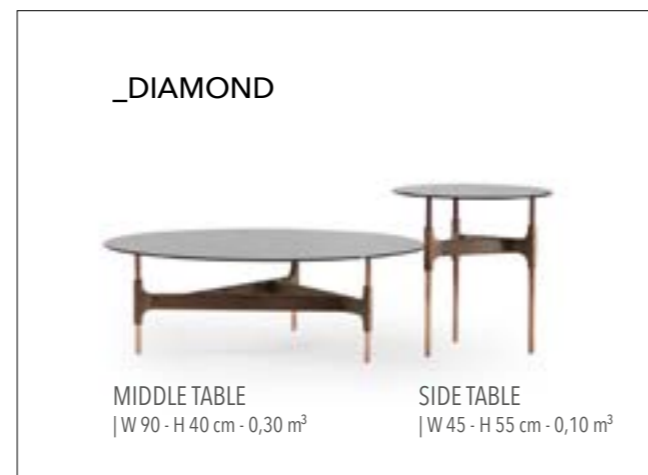

# TECHNICAL DETAILS

ACCESSORIES\_ 276

SOFAS \_ 278

DINING ROOMS \_ 284

BEDROOMS \_ 288

2023  
NEW COLLECTION

\_ERA

2330 mm  
ERA - 3 SEATER