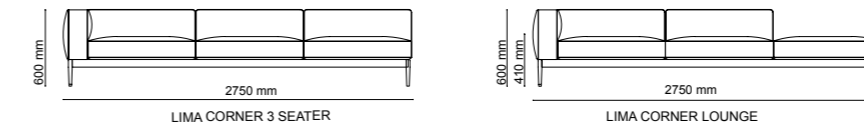

_GAMMA & GAMMA CORNER

_LIMA CORNER

_ICON

_LIGNA