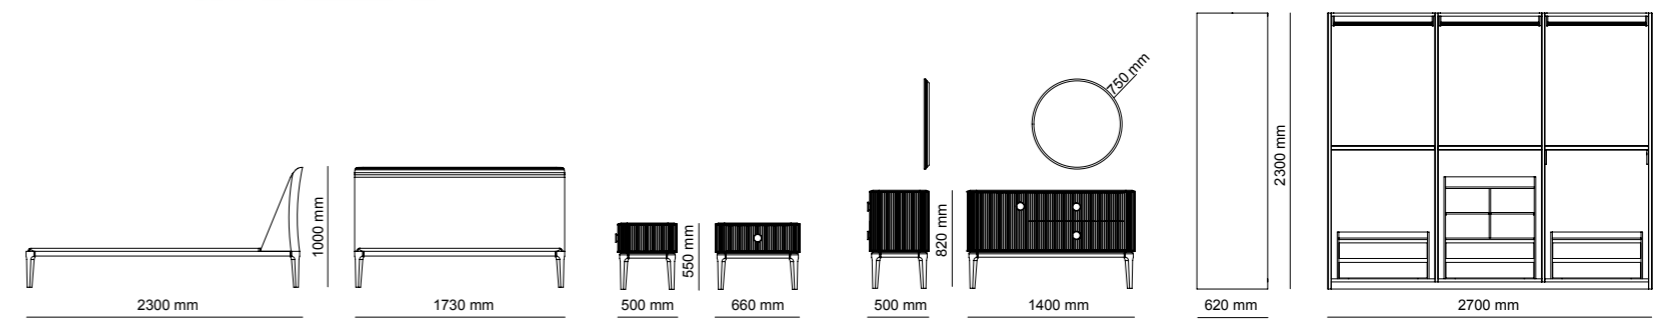

_AURA

FINISHES | Grey Oak, Fumo Oak, Pes Future, Cosmos B