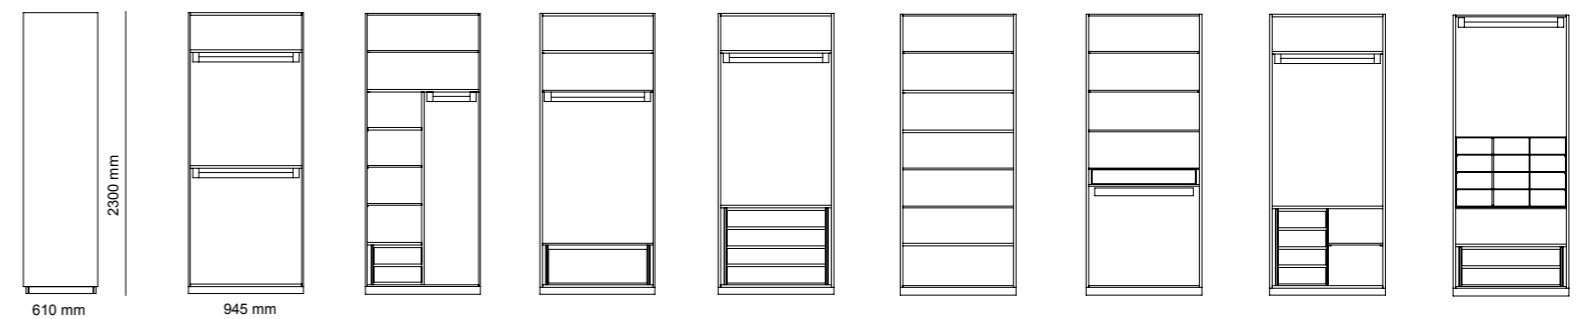

* LAGO WARDROPE