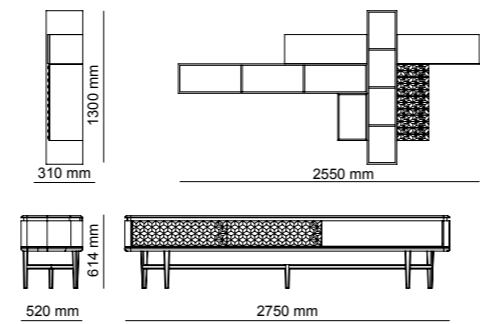

_ZEN

FINISHES | Turkish Walnut, Bianco, Dune, Sahara, Ombra, Beige, Platinum, Melanga, Antra-sit, Oriente, Senape, Rosso.

_PIETRA

FINISHES | American Walnut