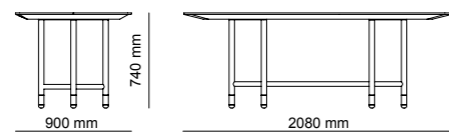

_OTTO

FINISHES | Fumo Oak, Grey Oak, Bianco, Dune, Sahara, Ombra, Beige, Platinum, Melanga, Antrasit, Oriente, Senape, Rosso.

_ALFA

FINISHES | American Walnut, Bianco, Dune, Sahara, Ombra, Beige, Platinum, Melanga, Antrasit, Oriente, Senape, Rosso.

_ZEN

FINISHES | Turkish Walnut, Bianco, Dune, Sahara, Ombra, Beige, Platinum, Melanga, Antra-sit, Oriente, Senape, Rosso.

_PIETRA

FINISHES | American Walnut

_ERA

FINISHES | American Walnut, Thermo Oak
TRAVERTINE
GLASSES | Fusion Glass, Bronze Glass
METALS | Brush Gold

_EDESSA

FINISHES | American Walnut, Intra Oak
TRAVERTINE
GLASSES | Fusion Glass, Bronze Glass
METALS | Bronze Metal

_ODEON

* LAGO WARDROPE