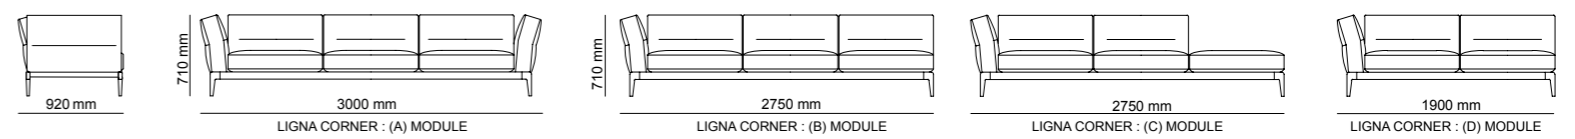

_GAMMA & GAMMA CORNER

_LIMA CORNER

_LIGNA