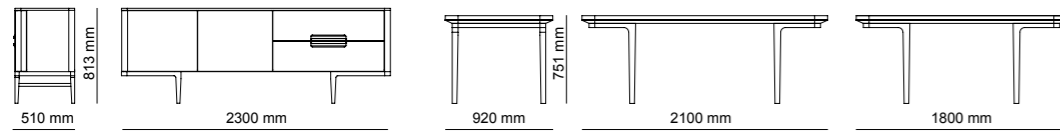

_OTTO

FINISHES | Fumo Oak, Grey Oak, Bianco, Dune, Sahara, Ombra, Beige, Platinum, Melanga, Antrasit, Oriente, Senape, Rosso.

_ALFA

FINISHES | American Walnut, Bianco, Dune, Sahara, Ombra, Beige, Platinum, Melanga, Antrasit, Oriente, Senape, Rosso.