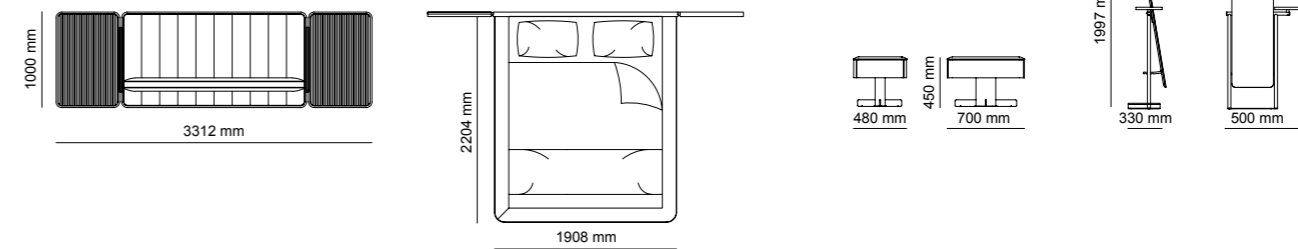

_OTTO

FINISHES | Fumo Oak, Grey Oak, Bianco, Dune, Sahara, Ombra, Beige, Platinum, Melanga, Antrasit, Oriente, Senape, Rosso.

_ALFA

FINISHES | American Walnut, Bianco, Dune, Sahara, Ombra, Beige, Platinum, Melanga, Antrasit, Oriente, Senape, Rosso.

_ZEN

FINISHES | Turkish Walnut, Bianco, Dune, Sahara, Ombra, Beige, Platinum, Melanga, Antra-sit, Oriente, Senape, Rosso.

_PIETRA

FINISHES | American Walnut

_ERA

FINISHES | American Walnut, Thermo Oak
TRAVERTINE
GLASSES | Fusion Glass, Bronze Glass
METALS | Brush Gold

_EDESSA

FINISHES | American Walnut, Intra Oak
TRAVERTINE
GLASSES | Fusion Glass, Bronze Glass
METALS | Bronze Metal

_ODEON

* LAGO WARDROPE