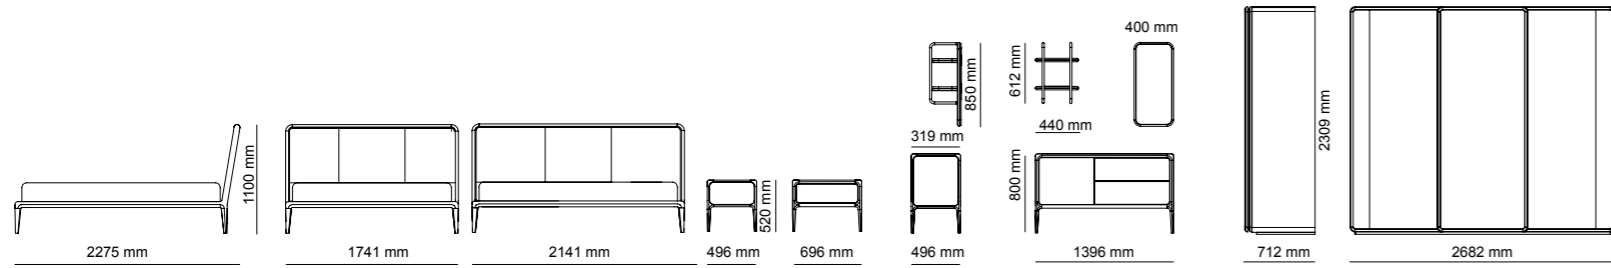

_ICON

FINISHES | American Walnut, Scarlett, Crown