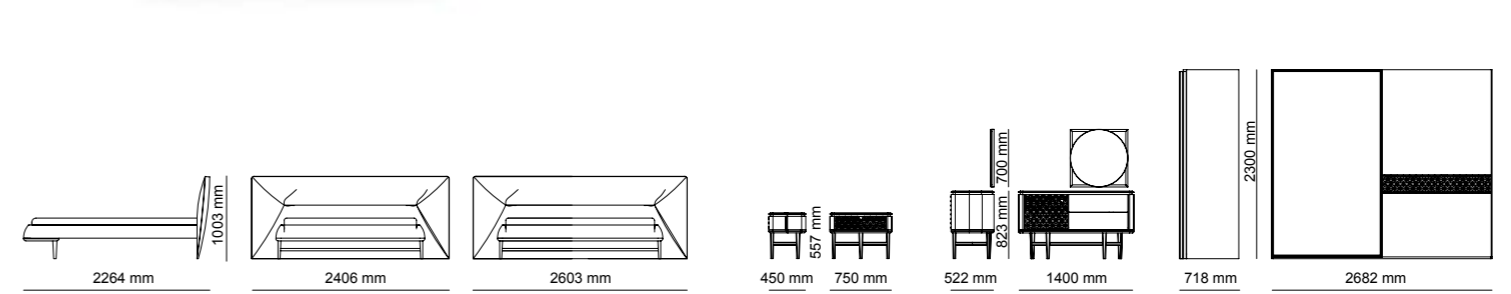

_ZEN

FINISHES | Turkish Walnut, Pes Future