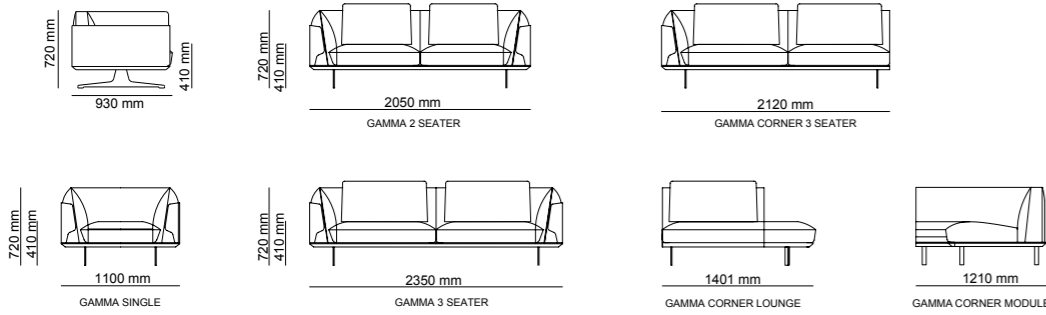

_GAMMA & GAMMA CORNER