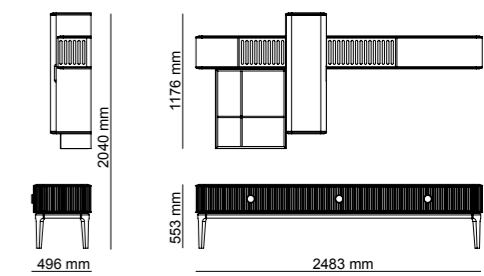

_AURA

FINISHES | Grey Oak, Fumo Oak, Bianco, Dune, Sahara, Ombra, Beige, Platinum, Melanga, Antrasit, Oriente, Senape, Rosso.