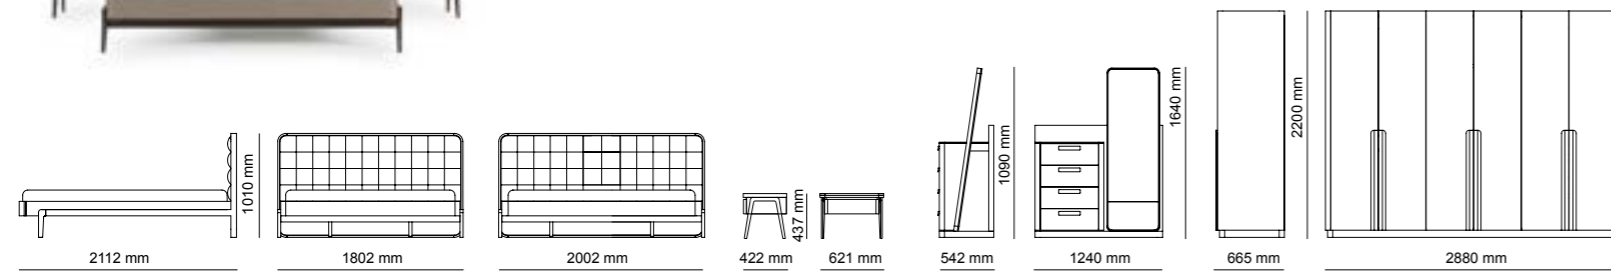

_OTTO

FINISHES | Fumo Oak, Grey Oak, Pes Future