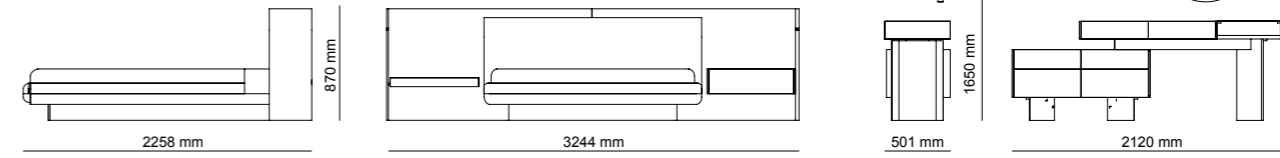

_EDESSA

FINISHES | American Walnut, Intra Oak
TRAVERTINE
GLASSES | Fusion Glass, Bronze Glass
METALS | Bronze Metal