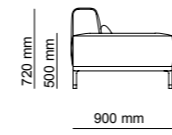

_ERA

_ERA CORNER

_EDESSA

_EDESSA CORNER

_ODEON CORNER

_DIAMOND

900 mm