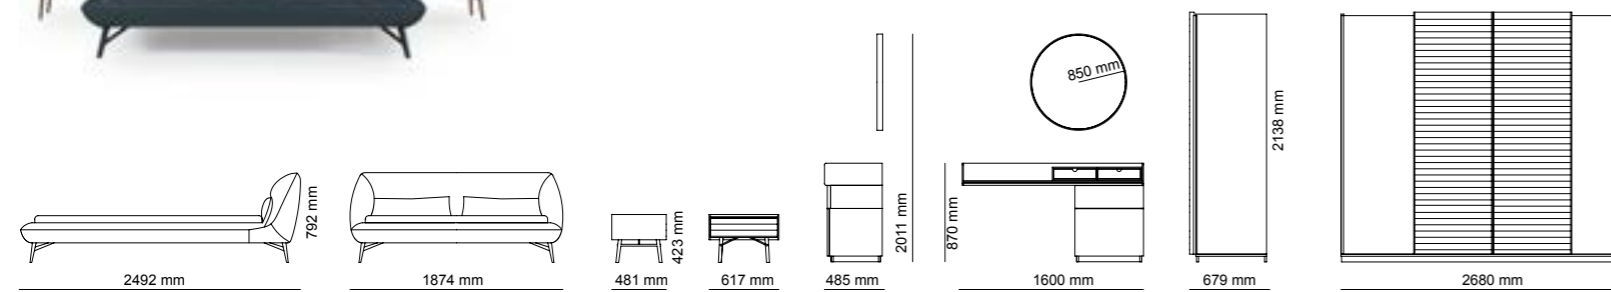

_SOLO

FINISHES | Pes Future