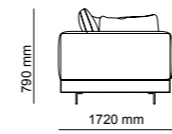

Wardrobe module | W94.5 - H230 - D61 cm
Bed | W350 - H100 - D225 cm
Dresser | W212 - H 80 - D 45 cm
Mirror | W 50 - H 200 - D 33 cm
Nightstand | W 70 - H 48 - D 45 cm

THE BEDROOM HAS A SIGNIFICANT PLACE IN HUMAN LIFE. HAVING A WIDE RANGE OF FURNITURE CHOICES, PEOPLE ARE MADE TO BE COMFORTABLE AND PEACEFUL MANNER BASED ON THEIR USE. WE NEED A BEDROOM SET WHICH ALWAYS RELAXED, COMFORTABLE, SHOULD BE DURABLE AND SHOULD MEET THE VALUE. ICON OFFERS LIVING SPACES WHERE EVERY DETAIL IS METICULOUSLY PLANNED FOR THE COMFORT OF LIFE, WHERE UNNECESSARY ITEMS ARE NOT INCLUDED AND DISORDER IS NOT INCLUDED IN YOUR DAILY LIFE.

_EDESSA CORNER

1180 mm

EDESSA - CENTRAL MODULE

EDESSA - END MODULE

1720 mm

EDESSA - LOUNGE WITH ARM & FLAP

1500 mm

EDESSA - LOUNGE WITH ARM