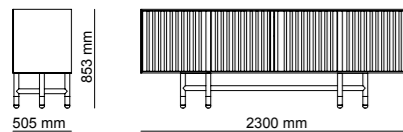

_OTTO

FINISHES | Fumo Oak, Grey Oak, Bianco, Dune, Sahara, Ombra, Beige, Platinum, Melanga, Antrasit, Oriente, Senape, Rosso.

_ALFA

FINISHES | American Walnut, Bianco, Dune, Sahara, Ombra, Beige, Platinum, Melanga, Antrasit, Oriente, Senape, Rosso.

_ZEN

FINISHES | Turkish Walnut, Bianco, Dune, Sahara, Ombra, Beige, Platinum, Melanga, Antra-sit, Oriente, Senape, Rosso.

_PIETRA

FINISHES | American Walnut

_ERA

FINISHES | American Walnut, Thermo Oak
TRAVERTINE
GLASSES | Fusion Glass, Bronze Glass
METALS | Brush Gold

_EDESSA

FINISHES | American Walnut, Intra Oak
TRAVERTINE
GLASSES | Fusion Glass, Bronze Glass
METALS | Bronze Metal

_ODEON

* LAGO WARDROPE