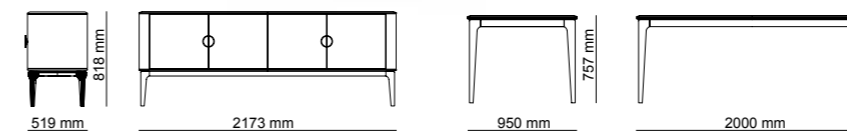

_AURA

FINISHES | Grey Oak, Fumo Oak, Bianco, Dune, Sahara, Ombra, Beige, Platinum, Melanga, Antrasit, Oriente, Senape, Rosso.