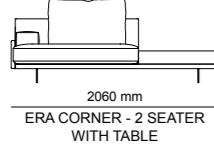

ERA CORNER - 2 SEATER WITH TABLE