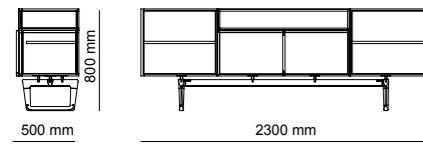

_ZEN

FINISHES | Turkish Walnut, Bianco, Dune, Sahara, Ombra, Beige, Platinum, Melanga, Antra-sit, Oriente, Senape, Rosso.