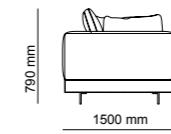

EDESSA - END MODULE

EDESSA - LOUNGE WITH ARM

1500 mm