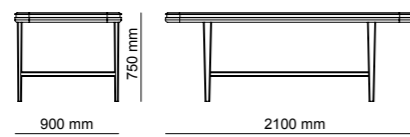

_PIETRA

FINISHES | American Walnut