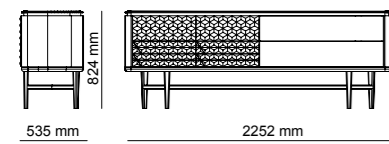

_PIETRA

FINISHES | American Walnut