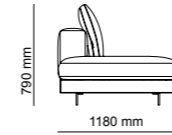

_ERA

_ERA CORNER

_EDESSA

_EDESSA CORNER

_ODEON CORNER

_DIAMOND