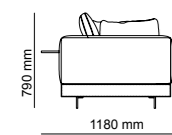

_ERA

_ERA CORNER

_EDESSA

_EDESSA CORNER

_ODEON CORNER

_DIAMOND