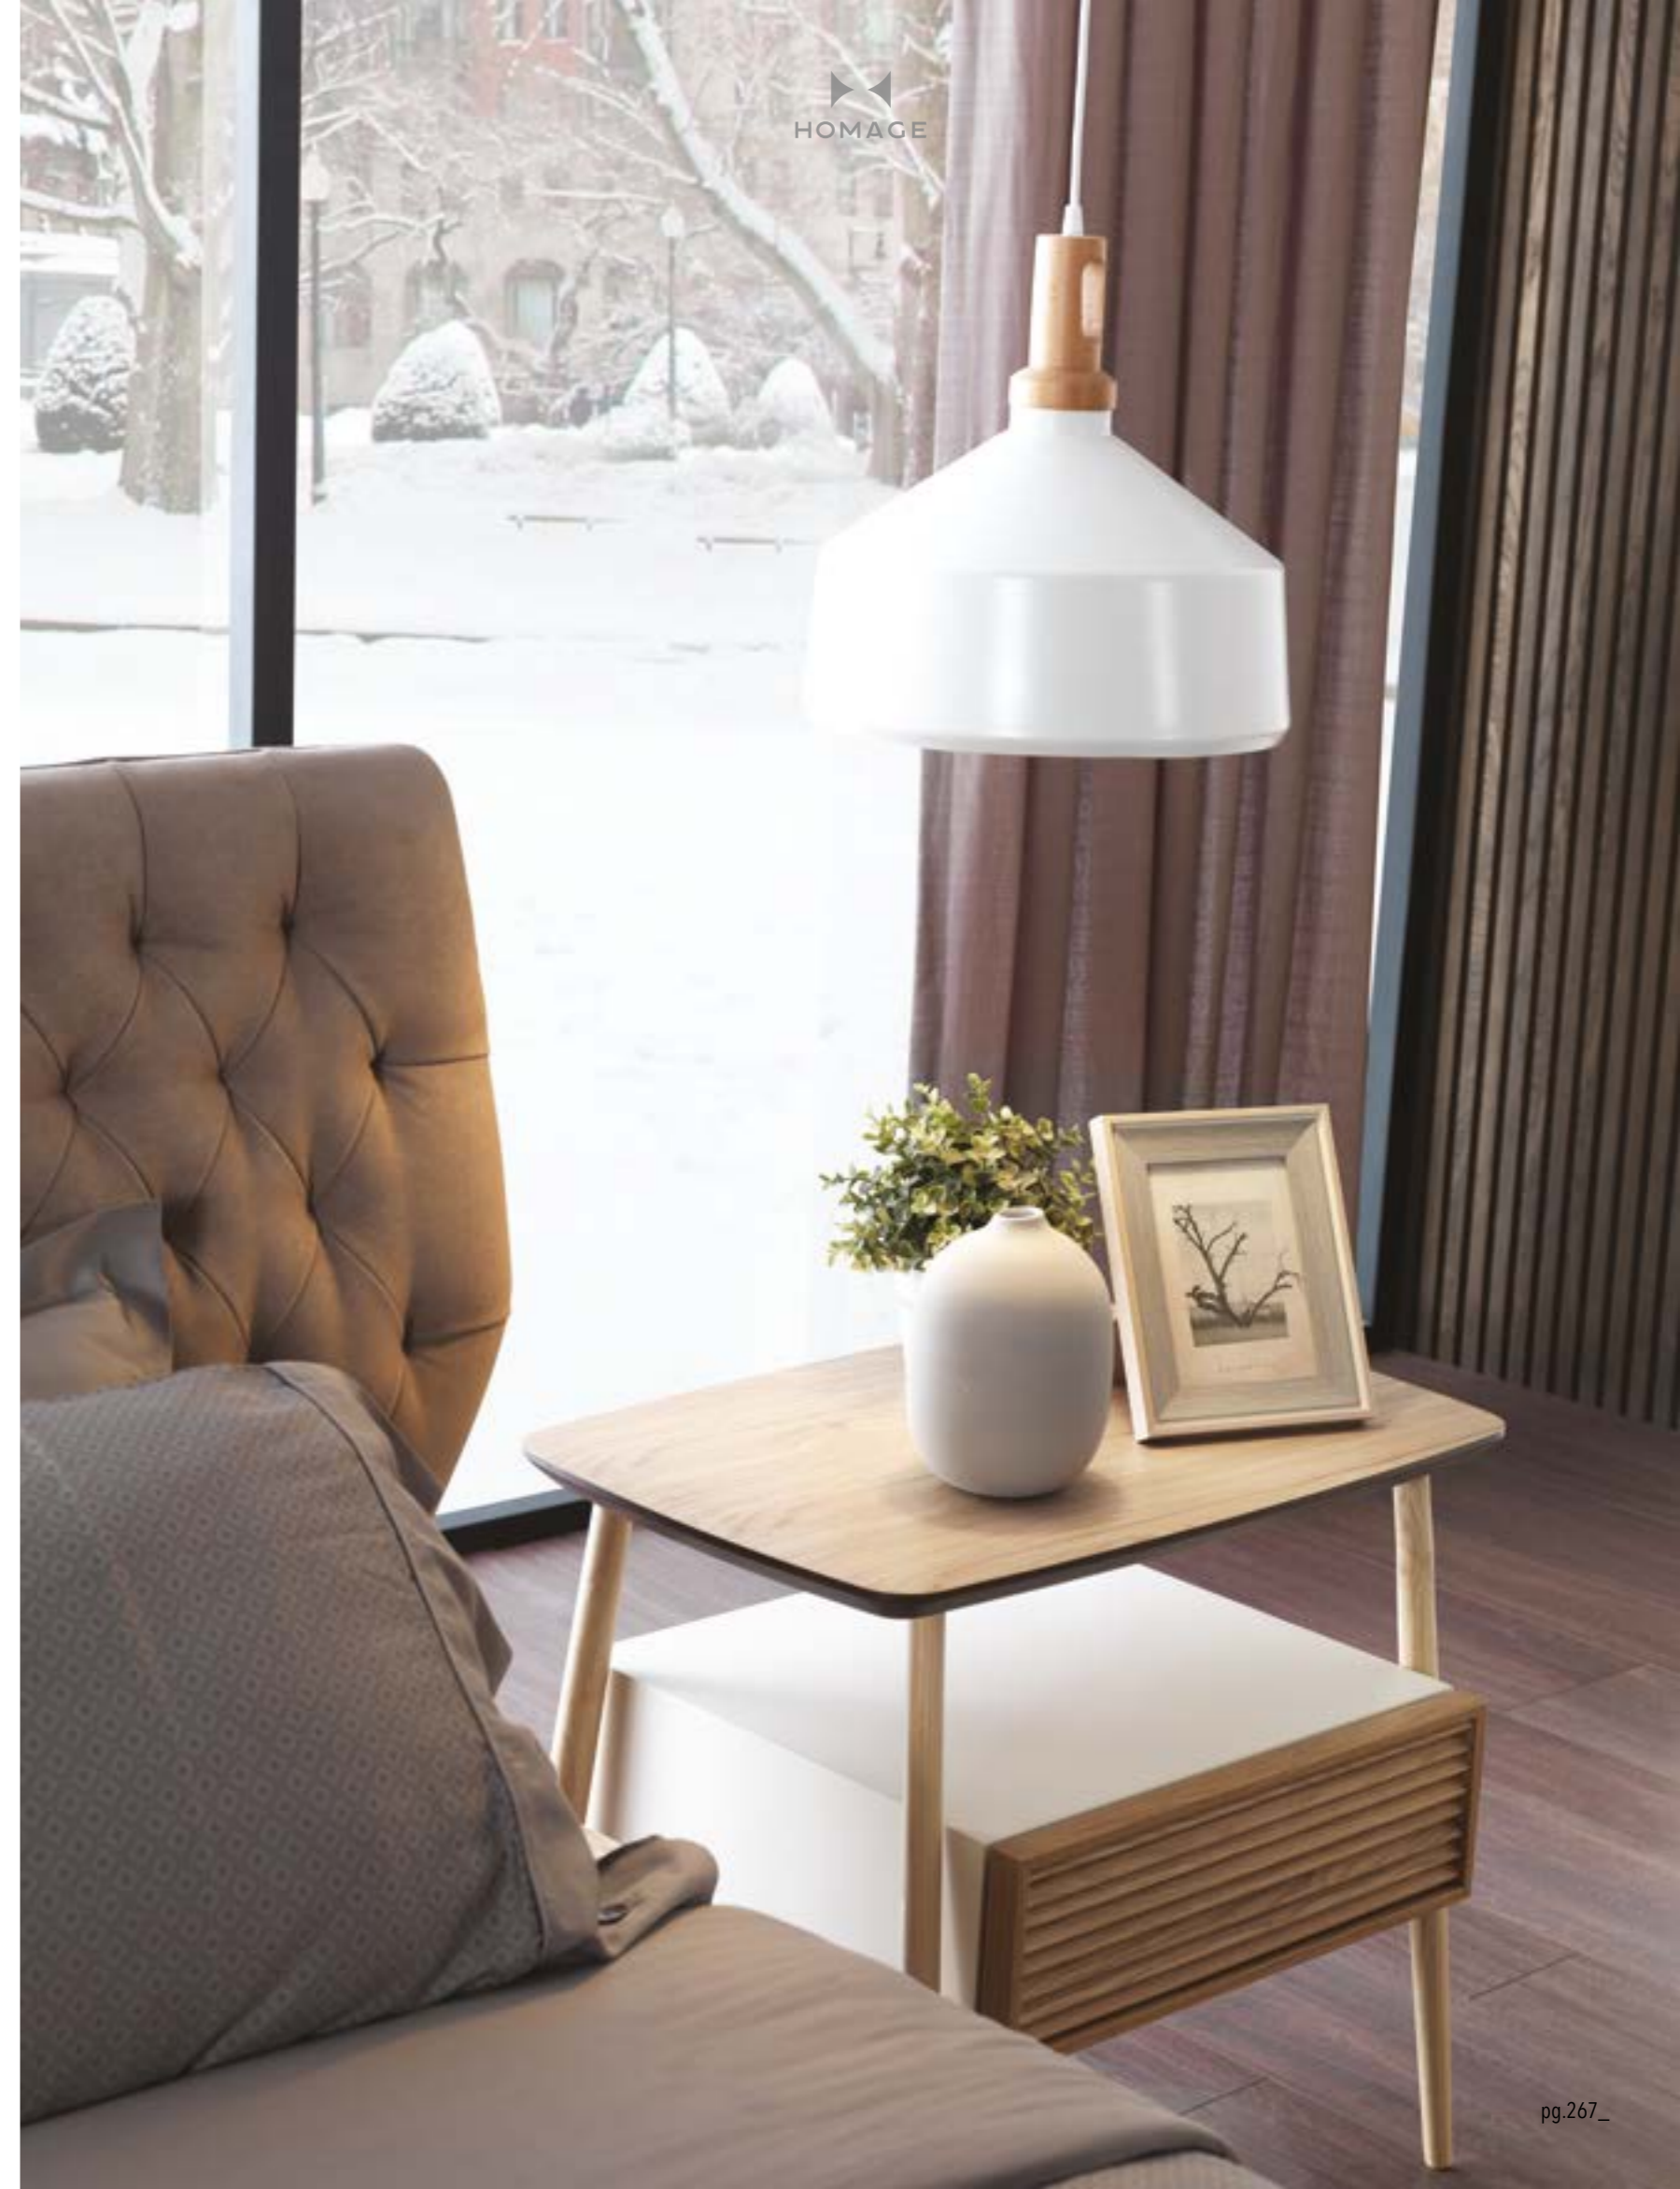

_NATURA BEDROOM