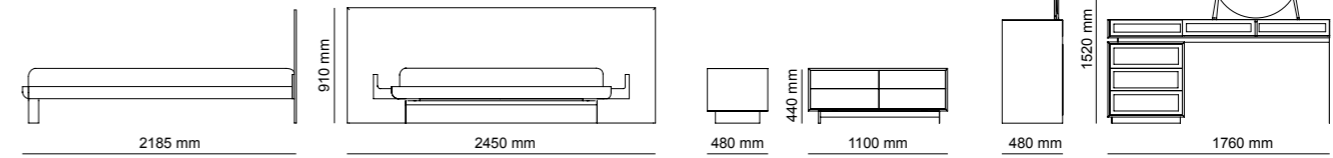

_ERA

FINISHES | American Walnut, Thermo Oak
TRAVERTINE
GLASSES | Fusion Glass, Bronze Glass
METALS | Brush Gold