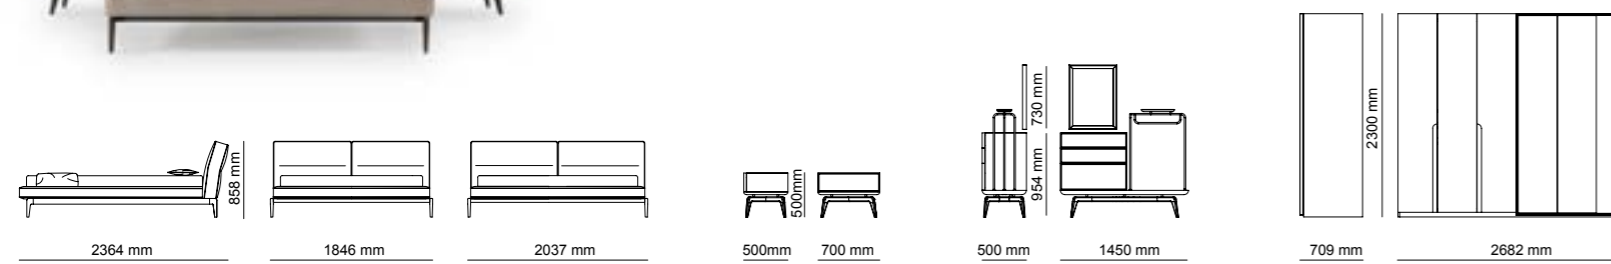

_LIGNA

FINISHES | Fumo Oak, Grey Oak, Crown, Scarlett