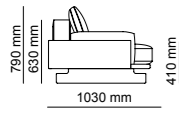

ERA CORNER - 2 SEATER WITH TABLE