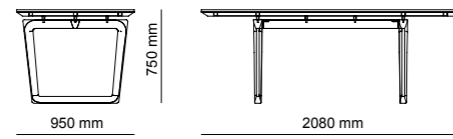

_ZEN

FINISHES | Turkish Walnut, Bianco, Dune, Sahara, Ombra, Beige, Platinum, Melanga, Antra-sit, Oriente, Senape, Rosso.