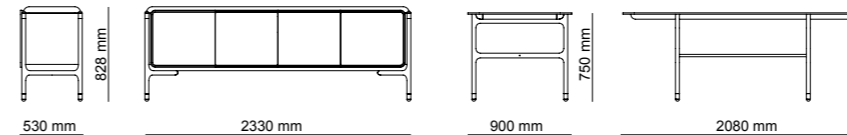

_DIAMOND

FINISHES | American Walnut