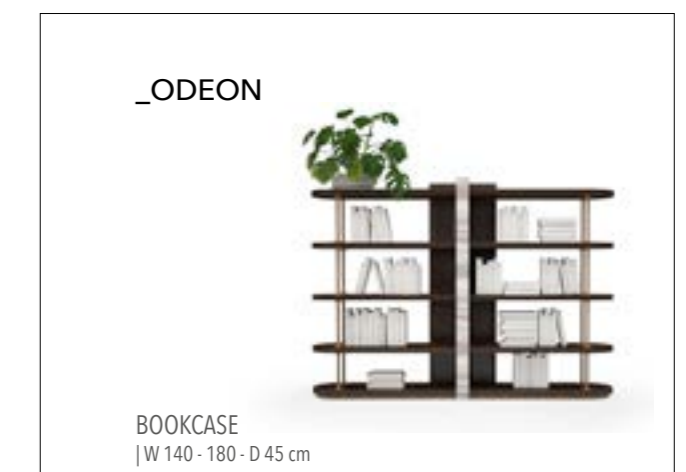

Bottom | W 275 - H 61 - D 52 cm
Top | W 255 - H 130 - D 31 cm

TECHNICAL DETAILS

ACCESSORIES_ 276

SOFAS_ 278

DINING ROOMS_ 284

BEDROOMS_ 288

2023
NEW COLLECTION

_ERA