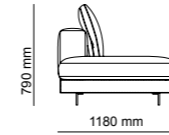

_ODEON CORNER