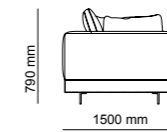

_ODEON CORNER