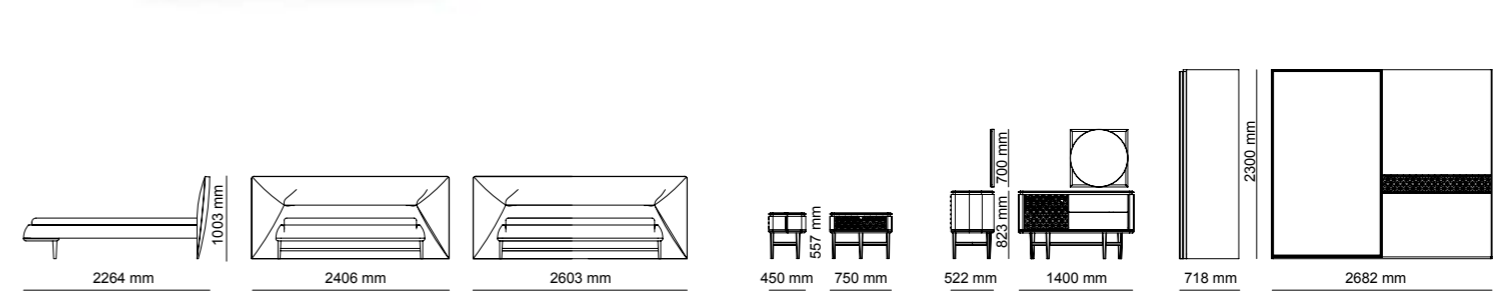

_ZEN

FINISHES | Turkish Walnut, Pes Future