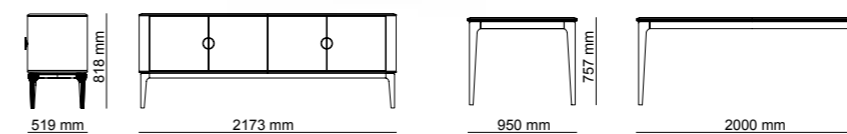

_AURA

FINISHES | Grey Oak, Fumo Oak, Bianco, Dune, Sahara, Ombra, Beige, Platinum, Melanga, Antrasit, Oriente, Senape, Rosso.