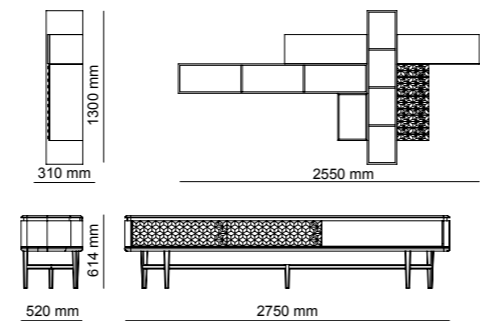

_ZEN

FINISHES | Turkish Walnut, Bianco, Dune, Sahara, Ombra, Beige, Platinum, Melanga, Antra-sit, Oriente, Senape, Rosso.

_PIETRA

FINISHES | American Walnut