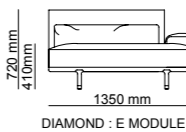

_ERA

_ERA CORNER

_EDESSA

_EDESSA CORNER

_ODEON CORNER

_DIAMOND