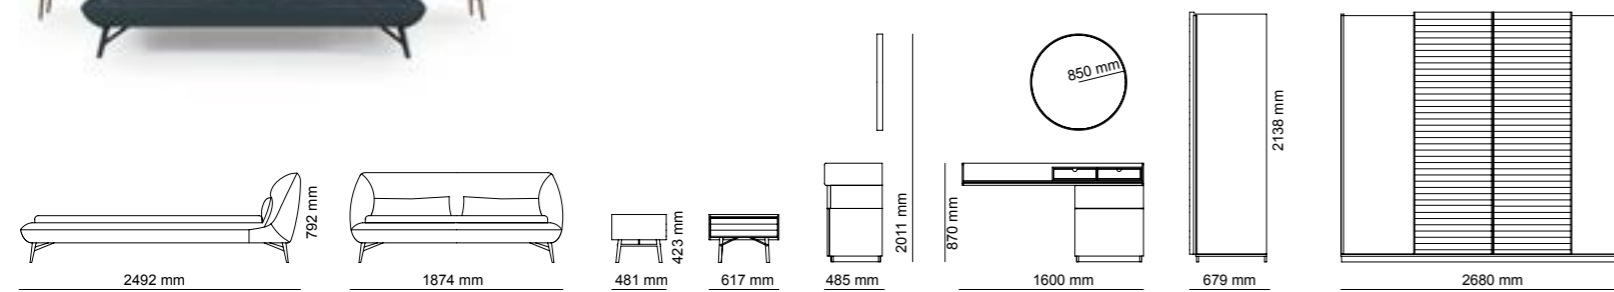

_SOLO

FINISHES | Pes Future