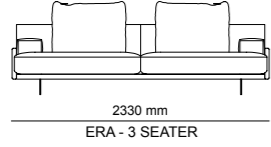

Bottom | W 275 - H 61 - D 52 cm
Top | W 255 - H 130 - D 31 cm

TECHNICAL DETAILS

ACCESSORIES_ 276

SOFAS_ 278

DINING ROOMS_ 284

BEDROOMS_ 288

2023
NEW COLLECTION

_ERA