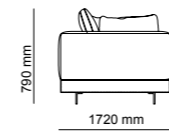

_ODEON CORNER