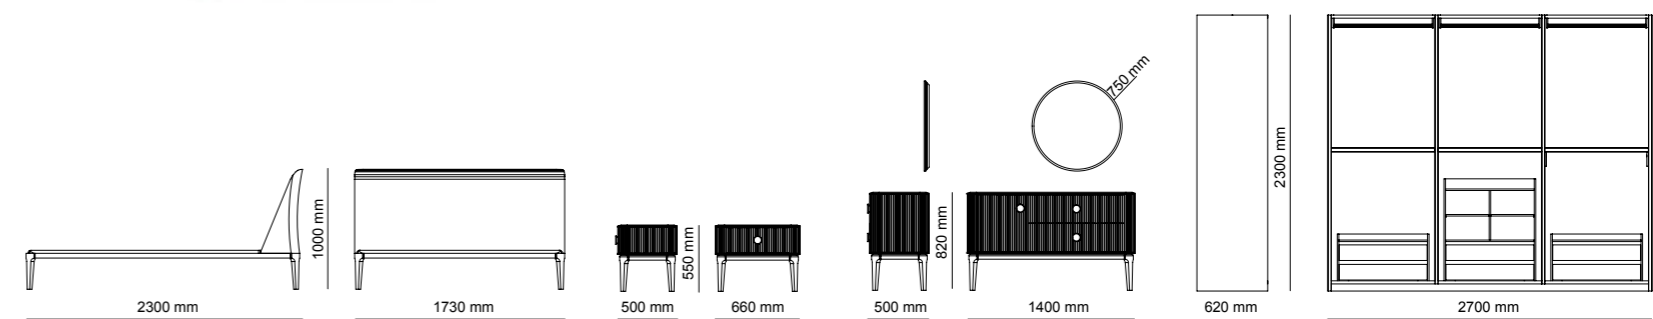

_AURA

FINISHES | Grey Oak, Fumo Oak, Pes Future, Cosmos B