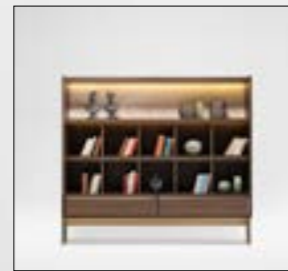

H
O
M
E

Era wall unit consists of 4 different modules. These are shelves, bookshelves, showcases and TV blocks. You can use the module you want in accordance with the intended use and create your own custom field. It turns into a unique and non-repeatable product with its product design in which special wood, metal and stone textures are used.

Shelf | W 120 - H 180 - D 45 cm

Tv Block | W 200 - H 180 - D 45 cm

Bookshelf | W 200 - H 180 - D 45 cm

Showcase | W 120 - H 180 - D 45 cm

Era offers you a range for the living room with innovative features both in its design and development. The highest quality finishes provide modern suggestions for combining units to fit in exactly with the needs of each area.

Bookcase | W 180 - H 155 - D 42 cm

EDESSA WALL UNIT is a new research chapter in what are known today as modular wall-systems. EDESSA's compositional freedom is further extended at the top by open bookshelves, display units of varying heights, with either Pewter or Copper metallic finishes, for precious ornaments, pictures or mementos. The compositional system is open-ended and can be expanded by using different finishes, to be mixed and matched at will. The modular EDESSA WALL UNIT system is constantly evolving, with innovative features that refresh and broaden its infinite uses.