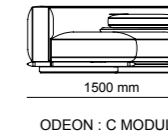

_ERA

_ERA CORNER

_EDESSA

_EDESSA CORNER

_ODEON CORNER

_DIAMOND