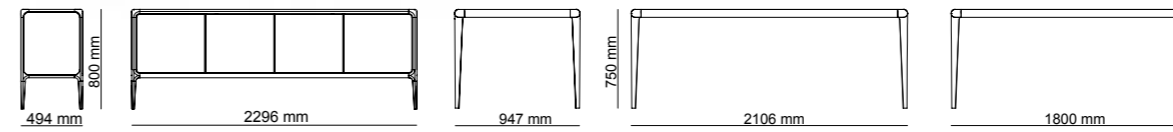

_ICON

FINISHES | American Walnut

_NEXT

FINISHES | American Walnut