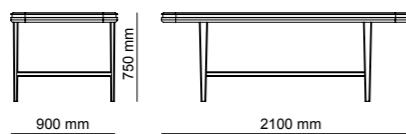

_PIETRA

FINISHES | American Walnut