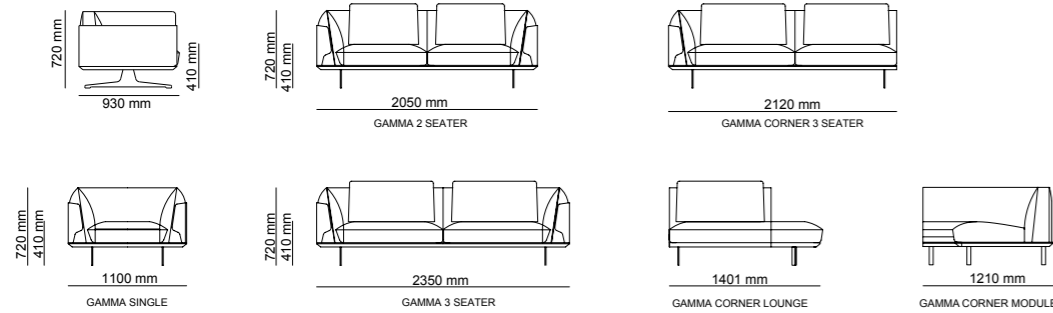

_GAMMA & GAMMA CORNER