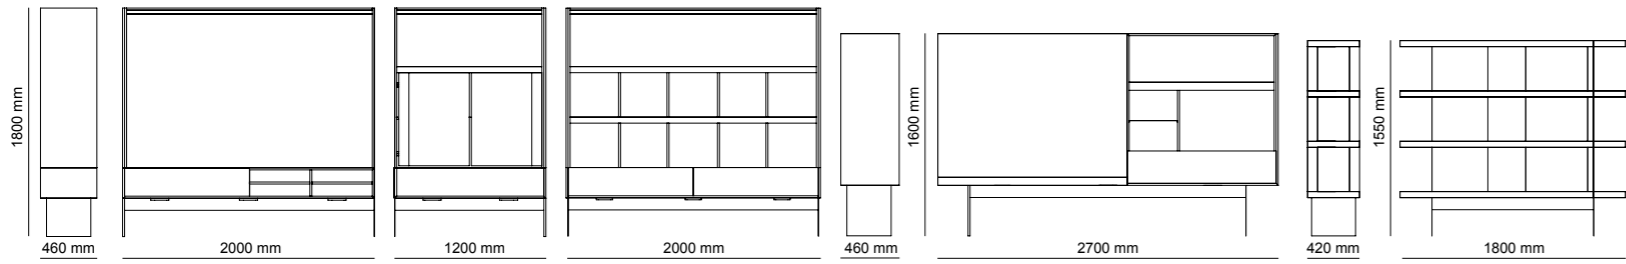

_ERA

FINISHES | American Walnut, Thermo Oak
TRAVERTINE
GLASSES | Fusion Glass, Bronze Glass
METALS | Brush Gold