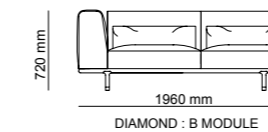

_ERA

_ERA CORNER

_EDESSA

_EDESSA CORNER

_ODEON CORNER

_DIAMOND