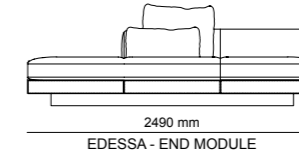

_ODEON CORNER