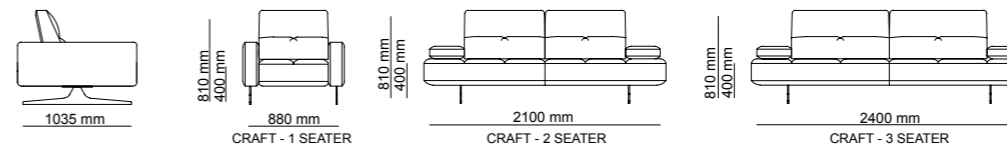

_CRAFT

_OPUS

_CRAFT CORNER & RELAX