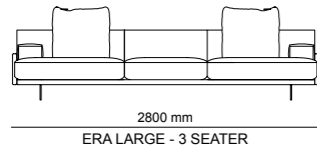

Bottom | W 275 - H 61 - D 52 cm
Top | W 255 - H 130 - D 31 cm

TECHNICAL DETAILS

ACCESSORIES_ 276

SOFAS_ 278

DINING ROOMS_ 284

BEDROOMS_ 288

2023
NEW COLLECTION

_ERA