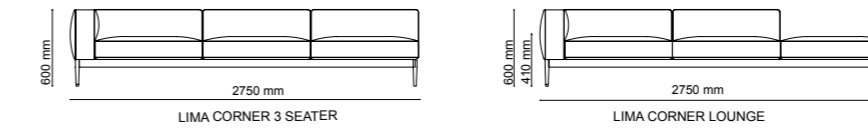

_GAMMA & GAMMA CORNER

_LIMA CORNER

_ICON

_LIGNA