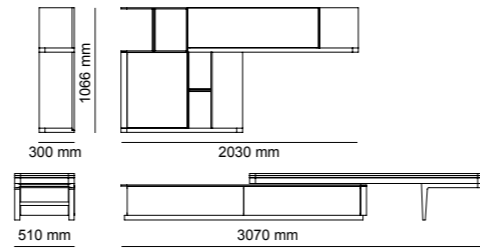

_OTTO

FINISHES | Fumo Oak, Grey Oak, Bianco, Dune, Sahara, Ombra, Beige, Platinum, Melanga, Antrasit, Oriente, Senape, Rosso.

_ALFA

FINISHES | American Walnut, Bianco, Dune, Sahara, Ombra, Beige, Platinum, Melanga, Antrasit, Oriente, Senape, Rosso.