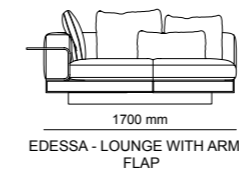

_ODEON CORNER