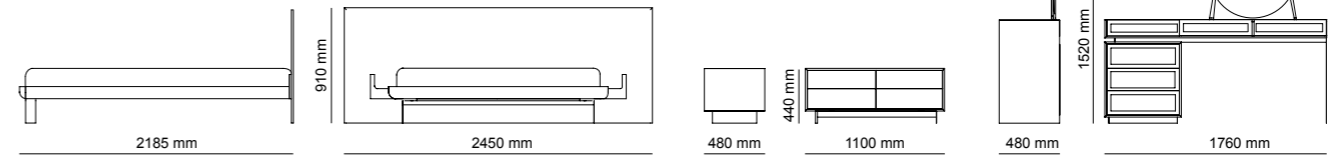

_ERA

FINISHES | American Walnut, Thermo Oak
TRAVERTINE
GLASSES | Fusion Glass, Bronze Glass
METALS | Brush Gold