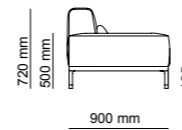

_ERA

_ERA CORNER

_EDESSA

_EDESSA CORNER

_ODEON CORNER

_DIAMOND