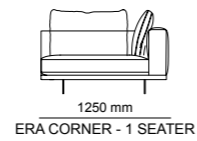

_ERA

_ERA CORNER

_EDESSA

_EDESSA CORNER

_ODEON CORNER

_DIAMOND