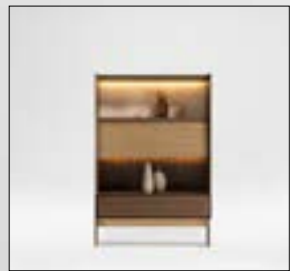

H
O
M
E

Era wall unit consists of 4 different modules. These are shelves, bookshelves, showcases and TV blocks. You can use the module you want in accordance with the intended use and create your own custom field. It turns into a unique and non-repeatable product with its product design in which special wood, metal and stone textures are used.

Shelf | W 120 - H 180 - D 45 cm

Tv Block | W 200 - H 180 - D 45 cm

Bookshelf | W 200 - H 180 - D 45 cm

Showcase | W 120 - H 180 - D 45 cm

Era offers you a range for the living room with innovative features both in its design and development. The highest quality finishes provide modern suggestions for combining units to fit in exactly with the needs of each area.

Bookcase | W 180 - H 155 - D 42 cm

EDESSA WALL UNIT is a new research chapter in what are known today as modular wall-systems. EDESSA's compositional freedom is further extended at the top by open bookshelves, display units of varying heights, with either Pewter or Copper metallic finishes, for precious ornaments, pictures or mementos. The compositional system is open-ended and can be expanded by using different finishes, to be mixed and matched at will. The modular EDESSA WALL UNIT system is constantly evolving, with innovative features that refresh and broaden its infinite uses.