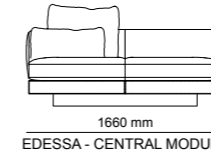

_ODEON CORNER