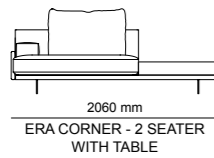

_ERA

_ERA CORNER

_EDESSA

_EDESSA CORNER

_ODEON CORNER

_DIAMOND