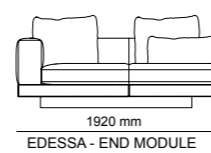

_EDESSA CORNER