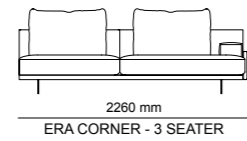

_ERA

_ERA CORNER

_EDESSA

_EDESSA CORNER

_ODEON CORNER

_DIAMOND