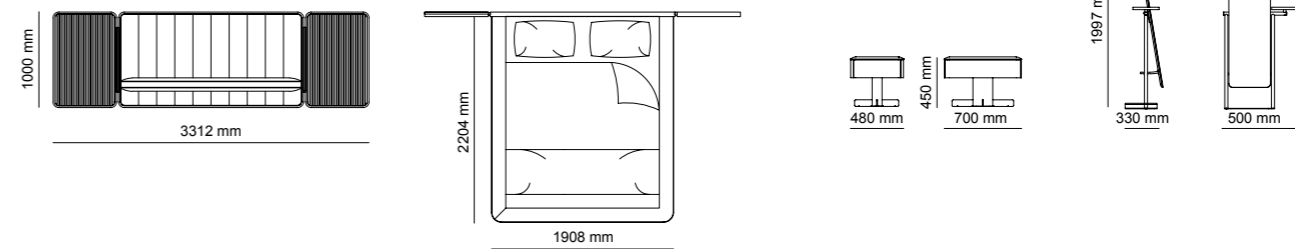

_OTTO

FINISHES | Fumo Oak, Grey Oak, Bianco, Dune, Sahara, Ombra, Beige, Platinum, Melanga, Antrasit, Oriente, Senape, Rosso.

_ALFA

FINISHES | American Walnut, Bianco, Dune, Sahara, Ombra, Beige, Platinum, Melanga, Antrasit, Oriente, Senape, Rosso.

_ZEN

FINISHES | Turkish Walnut, Bianco, Dune, Sahara, Ombra, Beige, Platinum, Melanga, Antra-sit, Oriente, Senape, Rosso.

_PIETRA

FINISHES | American Walnut

_ERA

FINISHES | American Walnut, Thermo Oak
TRAVERTINE
GLASSES | Fusion Glass, Bronze Glass
METALS | Brush Gold

_EDESSA

FINISHES | American Walnut, Intra Oak
TRAVERTINE
GLASSES | Fusion Glass, Bronze Glass
METALS | Bronze Metal

_ODEON

* LAGO WARDROPE