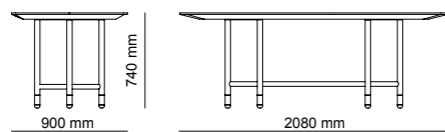

_OTTO

FINISHES | Fumo Oak, Grey Oak, Bianco, Dune, Sahara, Ombra, Beige, Platinum, Melanga, Antrasit, Oriente, Senape, Rosso.

_ALFA

FINISHES | American Walnut, Bianco, Dune, Sahara, Ombra, Beige, Platinum, Melanga, Antrasit, Oriente, Senape, Rosso.

_ZEN

FINISHES | Turkish Walnut, Bianco, Dune, Sahara, Ombra, Beige, Platinum, Melanga, Antra-sit, Oriente, Senape, Rosso.

_PIETRA

FINISHES | American Walnut

_ERA

FINISHES | American Walnut, Thermo Oak
TRAVERTINE
GLASSES | Fusion Glass, Bronze Glass
METALS | Brush Gold

_EDESSA

FINISHES | American Walnut, Intra Oak
TRAVERTINE
GLASSES | Fusion Glass, Bronze Glass
METALS | Bronze Metal

_ODEON

* LAGO WARDROPE