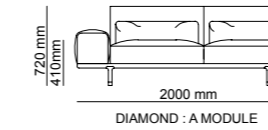

_ERA

_ERA CORNER

_EDESSA

_EDESSA CORNER

_ODEON CORNER

_DIAMOND