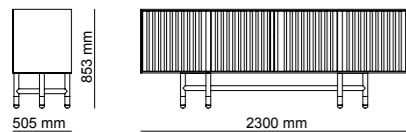

_OTTO

FINISHES | Fumo Oak, Grey Oak, Bianco, Dune, Sahara, Ombra, Beige, Platinum, Melanga, Antrasit, Oriente, Senape, Rosso.

_ALFA

FINISHES | American Walnut, Bianco, Dune, Sahara, Ombra, Beige, Platinum, Melanga, Antrasit, Oriente, Senape, Rosso.

_ZEN

FINISHES | Turkish Walnut, Bianco, Dune, Sahara, Ombra, Beige, Platinum, Melanga, Antra-sit, Oriente, Senape, Rosso.

_PIETRA

FINISHES | American Walnut

_ERA

FINISHES | American Walnut, Thermo Oak
TRAVERTINE
GLASSES | Fusion Glass, Bronze Glass
METALS | Brush Gold

_EDESSA

FINISHES | American Walnut, Intra Oak
TRAVERTINE
GLASSES | Fusion Glass, Bronze Glass
METALS | Bronze Metal

_ODEON

* LAGO WARDROPE