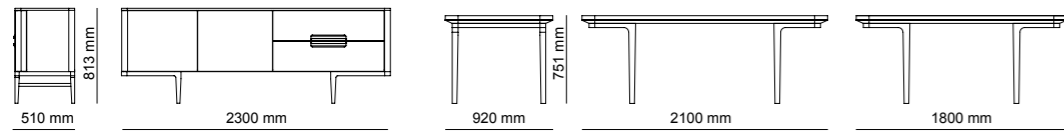

_OTTO

FINISHES | Fumo Oak, Grey Oak, Bianco, Dune, Sahara, Ombra, Beige, Platinum, Melanga, Antrasit, Oriente, Senape, Rosso.

_ALFA

FINISHES | American Walnut, Bianco, Dune, Sahara, Ombra, Beige, Platinum, Melanga, Antrasit, Oriente, Senape, Rosso.