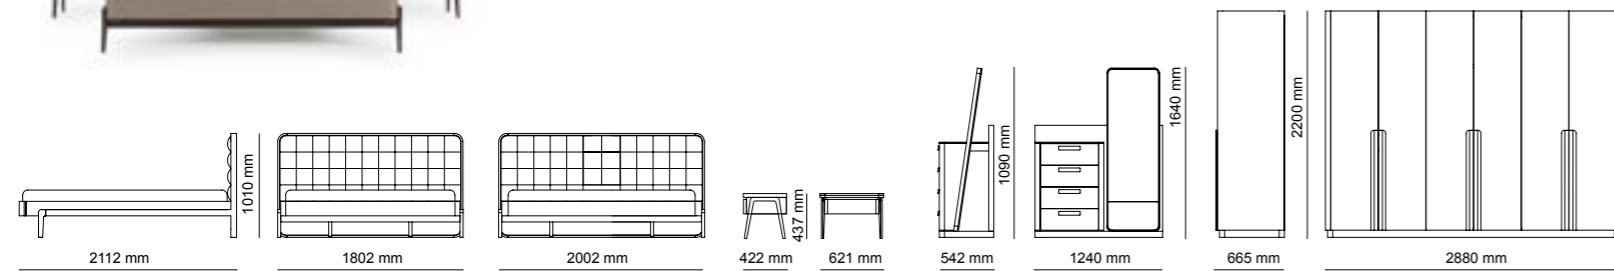

_OTTO

FINISHES | Fumo Oak, Grey Oak, Pes Future