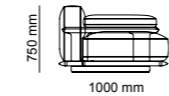

_ERA

_ERA CORNER

_EDESSA

_EDESSA CORNER

_ODEON CORNER

_DIAMOND