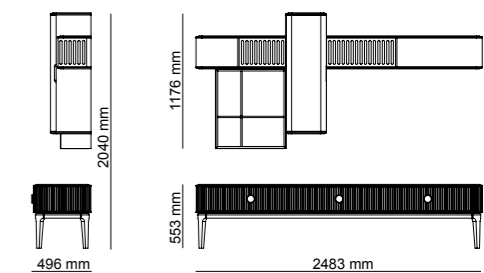

_AURA

FINISHES | Grey Oak, Fumo Oak, Bianco, Dune, Sahara, Ombra, Beige, Platinum, Melanga, Antrasit, Oriente, Senape, Rosso.