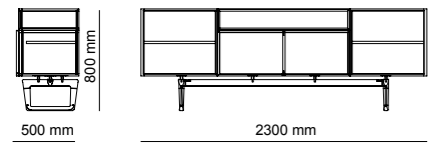

_ZEN

FINISHES | Turkish Walnut, Bianco, Dune, Sahara, Ombra, Beige, Platinum, Melanga, Antra-sit, Oriente, Senape, Rosso.