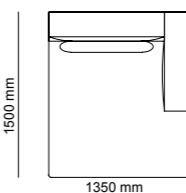

_ERA

_ERA CORNER

_EDESSA

_EDESSA CORNER

_ODEON CORNER

_DIAMOND