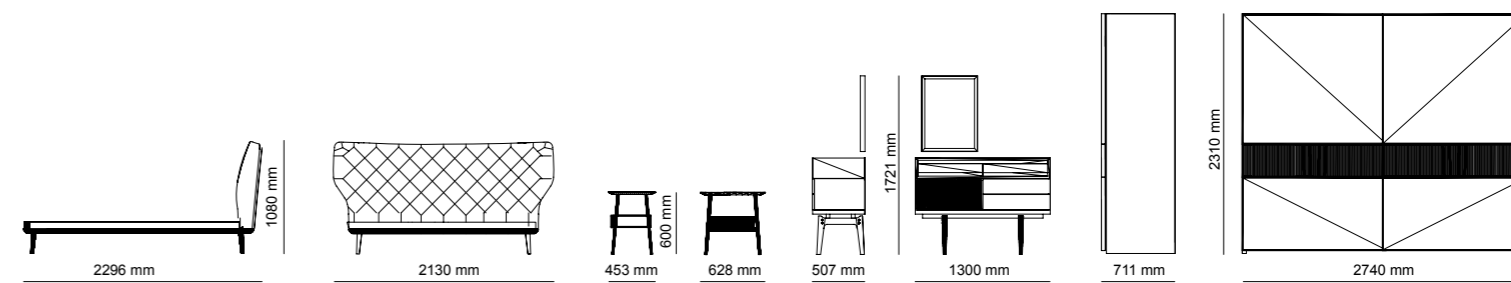

_NATURA

FINISHES | Fumo Oak, Grey Oak, Natural Oak, Crown, Scarlett