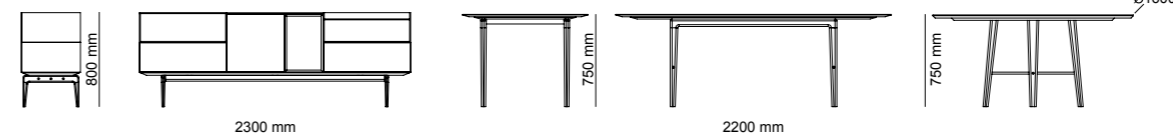

_LIMA

FINISHES | American Walnut, Alpi Oak, Bianco, Dune, Sahara, Ombra, Beige, Platinum, Melanga, Antrasit, Oriente, Senape, Rosso.