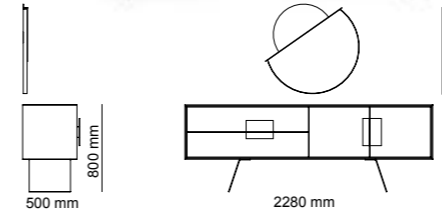

_ERA

FINISHES | American Walnut, Thermo Oak
TRAVERTINE
GLASSES | Fusion Glass, Bronze Glass
METALS | Brush Gold

_EDESSA

FINISHES | American Walnut, Intra Oak
TRAVERTINE
GLASSES | Bronze Glass
METALS | Bronze Metal

_ODEON

_ICON

FINISHES | American Walnut

_NEXT

FINISHES | American Walnut

_DIAMOND

FINISHES | American Walnut

_LIMA

FINISHES | American Walnut, Alpi Oak, Bianco, Dune, Sahara, Ombra, Beige, Platinum, Melanga, Antrasit, Oriente, Senape, Rosso.

_AURA

FINISHES | Grey Oak, Fumo Oak, Bianco, Dune, Sahara, Ombra, Beige, Platinum, Melanga, Antrasit, Oriente, Senape, Rosso.