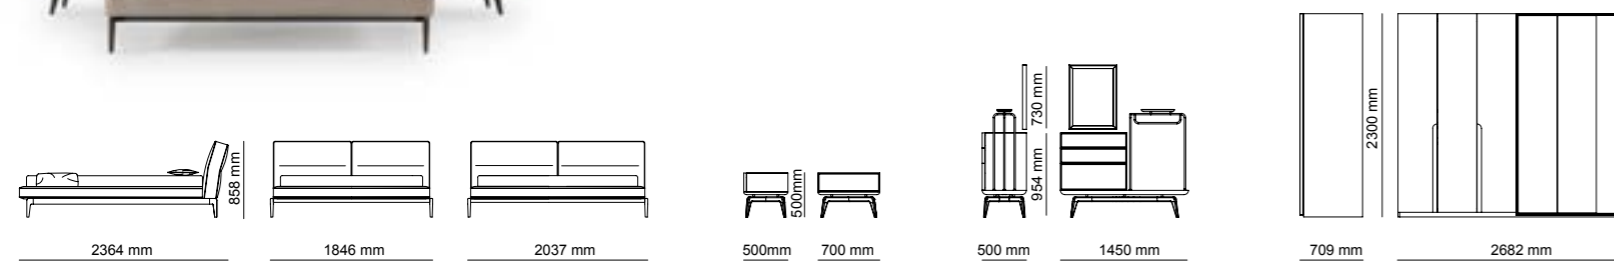

_LIGNA

FINISHES | Fumo Oak, Grey Oak, Crown, Scarlett