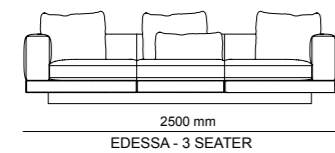

_NEXT

_EDESSA CORNER