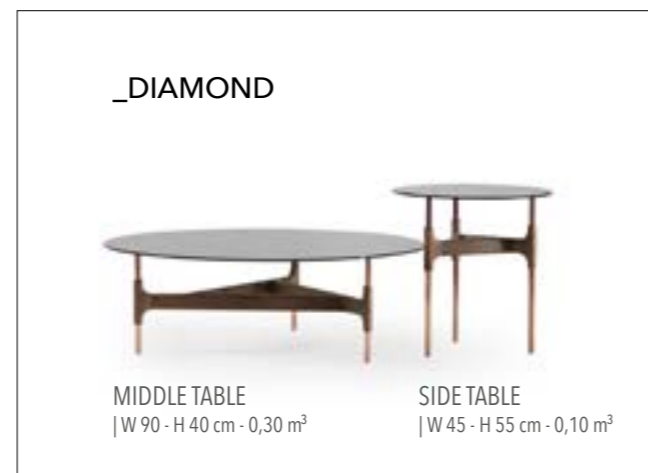

Bottom | W 275 - H 61 - D 52 cm
Top | W 255 - H 130 - D 31 cm

TECHNICAL DETAILS

ACCESSORIES_ 276

SOFAS_ 278

DINING ROOMS_ 284

BEDROOMS_ 288

2023
NEW COLLECTION

_ERA