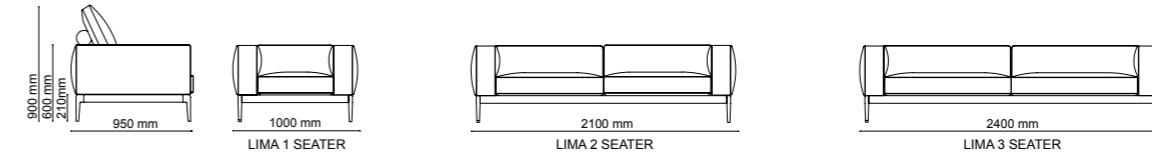

_GAMMA & GAMMA CORNER