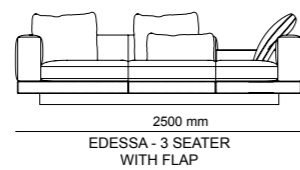

_EDESSA CORNER