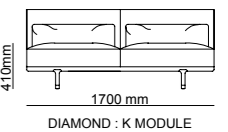

_ERA

_ERA CORNER

_EDESSA

_EDESSA CORNER

_ODEON CORNER

_DIAMOND