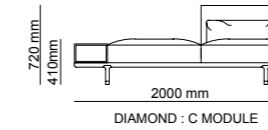

_ERA

_ERA CORNER

_EDESSA

_EDESSA CORNER

_ODEON CORNER

_DIAMOND