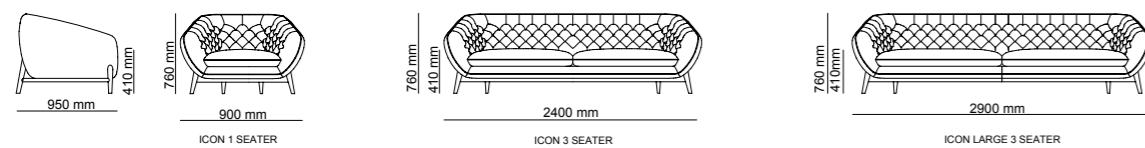

_BOLERO

_LIGNA