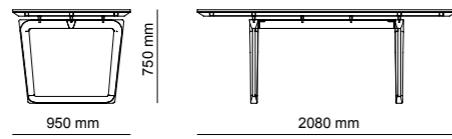

_ZEN

FINISHES | Turkish Walnut, Bianco, Dune, Sahara, Ombra, Beige, Platinum, Melanga, Antra-sit, Oriente, Senape, Rosso.