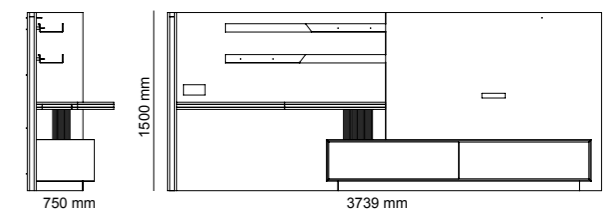

_ERA

FINISHES | American Walnut, Thermo Oak
TRAVERTINE
GLASSES | Fusion Glass, Bronze Glass
METALS | Brush Gold

_EDESSA

FINISHES | American Walnut, Intra Oak
TRAVERTINE
GLASSES | Bronze Glass
METALS | Bronze Metal

_ODEON

_ICON

FINISHES | American Walnut

_NEXT

FINISHES | American Walnut

_DIAMOND

FINISHES | American Walnut

_LIMA

FINISHES | American Walnut, Alpi Oak, Bianco, Dune, Sahara, Ombra, Beige, Platinum, Melanga, Antrasit, Oriente, Senape, Rosso.

_AURA

FINISHES | Grey Oak, Fumo Oak, Bianco, Dune, Sahara, Ombra, Beige, Platinum, Melanga, Antrasit, Oriente, Senape, Rosso.