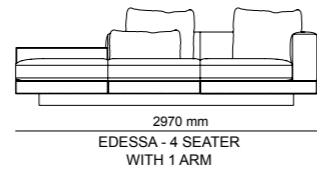

_EDESSA CORNER