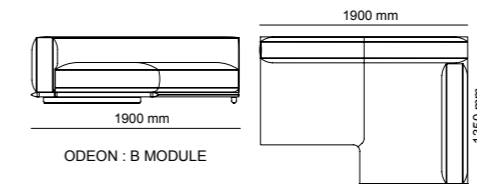

_ERA

_ERA CORNER

_EDESSA

_EDESSA CORNER

_ODEON CORNER

_DIAMOND