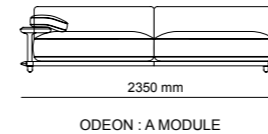

_ERA

_ERA CORNER

_EDESSA

_EDESSA CORNER

_ODEON CORNER

_DIAMOND