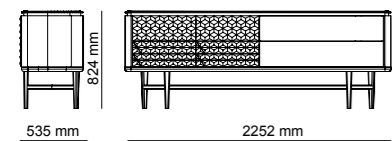

_PIETRA

FINISHES | American Walnut