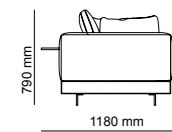

_EDESSA CORNER