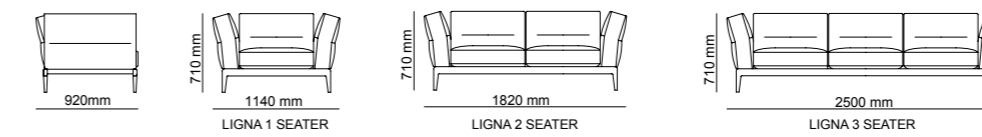

_LIGNA CORNER