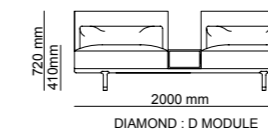

_ERA

_ERA CORNER

_EDESSA

_EDESSA CORNER

_ODEON CORNER

_DIAMOND