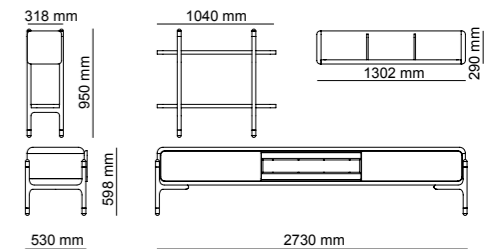

_DIAMOND

FINISHES | American Walnut