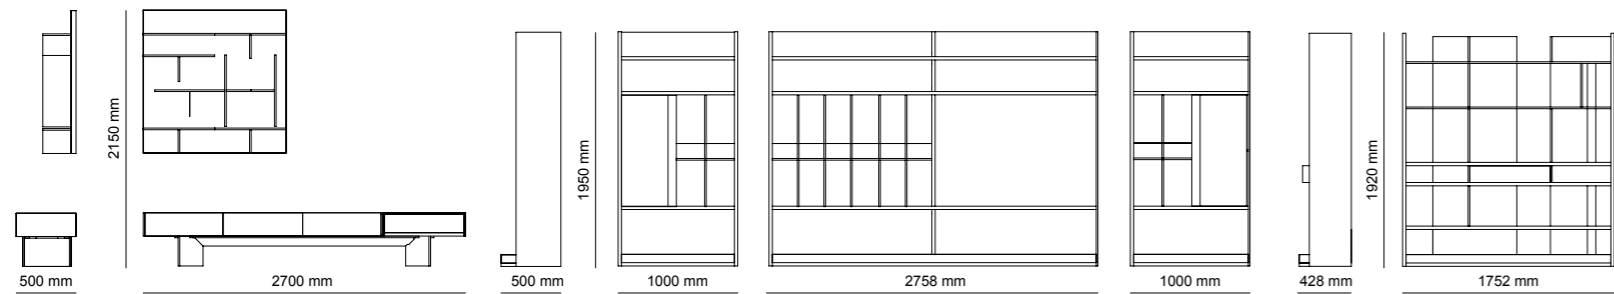

_EDESSA

FINISHES | American Walnut, Intra Oak
TRAVERTINE
GLASSES | Bronze Glass
METALS | Bronze Metal