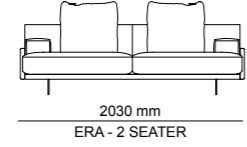

Bottom | W 275 - H 61 - D 52 cm
Top | W 255 - H 130 - D 31 cm

TECHNICAL DETAILS

ACCESSORIES_ 276

SOFAS_ 278

DINING ROOMS_ 284

BEDROOMS_ 288

2023
NEW COLLECTION

_ERA