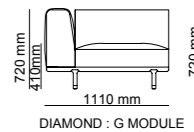

_ERA

_ERA CORNER

_EDESSA

_EDESSA CORNER

_ODEON CORNER

_DIAMOND