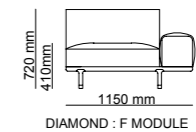

_ERA

_ERA CORNER

_EDESSA

_EDESSA CORNER

_ODEON CORNER

_DIAMOND