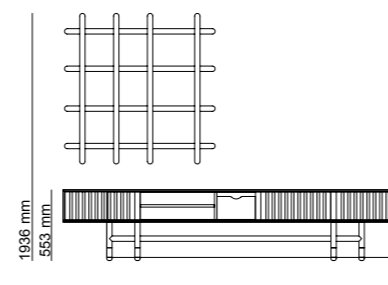

_OTTO

FINISHES | Fumo Oak, Grey Oak, Bianco, Dune, Sahara, Ombra, Beige, Platinum, Melanga, Antrasit, Oriente, Senape, Rosso.

_ALFA

FINISHES | American Walnut, Bianco, Dune, Sahara, Ombra, Beige, Platinum, Melanga, Antrasit, Oriente, Senape, Rosso.

_ZEN

FINISHES | Turkish Walnut, Bianco, Dune, Sahara, Ombra, Beige, Platinum, Melanga, Antra-sit, Oriente, Senape, Rosso.

_PIETRA

FINISHES | American Walnut

_ERA

FINISHES | American Walnut, Thermo Oak
TRAVERTINE
GLASSES | Fusion Glass, Bronze Glass
METALS | Brush Gold

_EDESSA

FINISHES | American Walnut, Intra Oak
TRAVERTINE
GLASSES | Fusion Glass, Bronze Glass
METALS | Bronze Metal

_ODEON

* LAGO WARDROPE