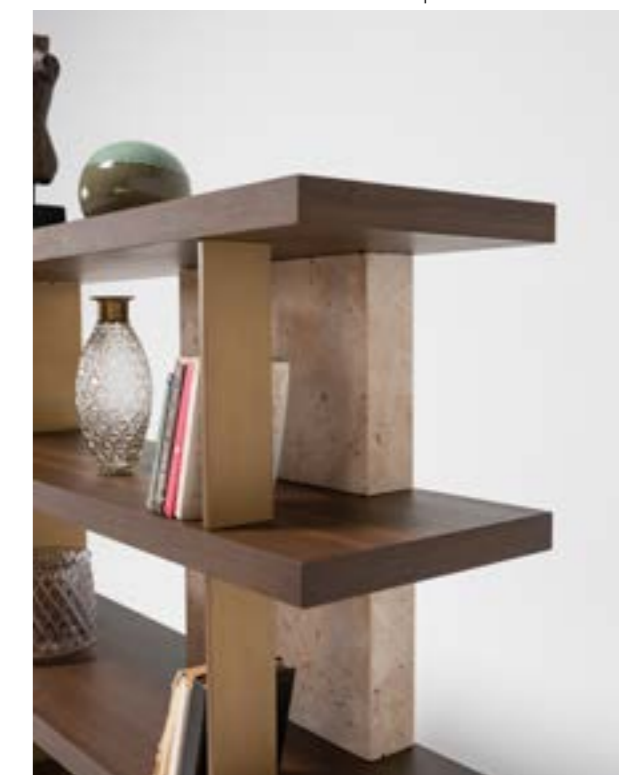

H
O
M
E

Era wall unit consists of 4 different modules. These are shelves, bookshelves, showcases and TV blocks. You can use the module you want in accordance with the intended use and create your own custom field. It turns into a unique and non-repeatable product with its product design in which special wood, metal and stone textures are used.

Shelf | W 120 - H 180 - D 45 cm

Tv Block | W 200 - H 180 - D 45 cm

Bookshelf | W 200 - H 180 - D 45 cm

Showcase | W 120 - H 180 - D 45 cm

Era offers you a range for the living room with innovative features both in its design and development. The highest quality finishes provide modern suggestions for combining units to fit in exactly with the needs of each area.

Bookcase | W 180 - H 155 - D 42 cm

EDESSA WALL UNIT is a new research chapter in what are known today as modular wall-systems. EDESSA's compositional freedom is further extended at the top by open bookshelves, display units of varying heights, with either Pewter or Copper metallic finishes, for precious ornaments, pictures or mementos. The compositional system is open-ended and can be expanded by using different finishes, to be mixed and matched at will. The modular EDESSA WALL UNIT system is constantly evolving, with innovative features that refresh and broaden its infinite uses.