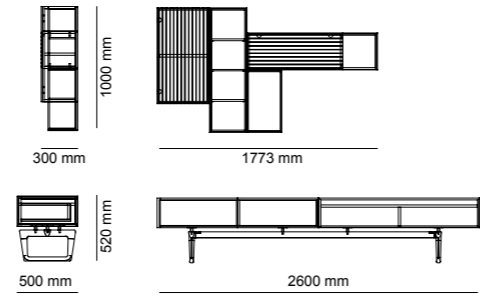

_OTTO

FINISHES | Fumo Oak, Grey Oak, Bianco, Dune, Sahara, Ombra, Beige, Platinum, Melanga, Antrasit, Oriente, Senape, Rosso.

_ALFA

FINISHES | American Walnut, Bianco, Dune, Sahara, Ombra, Beige, Platinum, Melanga, Antrasit, Oriente, Senape, Rosso.

_ZEN

FINISHES | Turkish Walnut, Bianco, Dune, Sahara, Ombra, Beige, Platinum, Melanga, Antra-sit, Oriente, Senape, Rosso.

_PIETRA

FINISHES | American Walnut

_ERA

FINISHES | American Walnut, Thermo Oak
TRAVERTINE
GLASSES | Fusion Glass, Bronze Glass
METALS | Brush Gold

_EDESSA

FINISHES | American Walnut, Intra Oak
TRAVERTINE
GLASSES | Fusion Glass, Bronze Glass
METALS | Bronze Metal

_ODEON

* LAGO WARDROPE