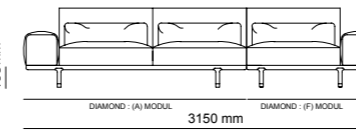

_ERA

_ERA CORNER

_EDESSA

_EDESSA CORNER

_ODEON CORNER

_DIAMOND