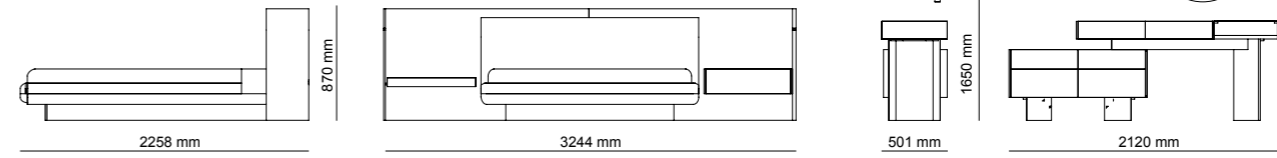

_EDESSA

FINISHES | American Walnut, Intra Oak
TRAVERTINE
GLASSES | Fusion Glass, Bronze Glass
METALS | Bronze Metal