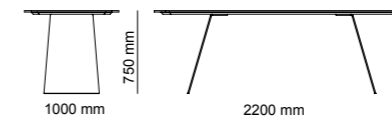

_ERA

FINISHES | American Walnut, Thermo Oak
TRAVERTINE
GLASSES | Fusion Glass, Bronze Glass
METALS | Brush Gold

_EDESSA

FINISHES | American Walnut, Intra Oak
TRAVERTINE
GLASSES | Bronze Glass
METALS | Bronze Metal

_ODEON

_ICON

FINISHES | American Walnut

_NEXT

FINISHES | American Walnut

_DIAMOND

FINISHES | American Walnut

_LIMA

FINISHES | American Walnut, Alpi Oak, Bianco, Dune, Sahara, Ombra, Beige, Platinum, Melanga, Antrasit, Oriente, Senape, Rosso.

_AURA

FINISHES | Grey Oak, Fumo Oak, Bianco, Dune, Sahara, Ombra, Beige, Platinum, Melanga, Antrasit, Oriente, Senape, Rosso.