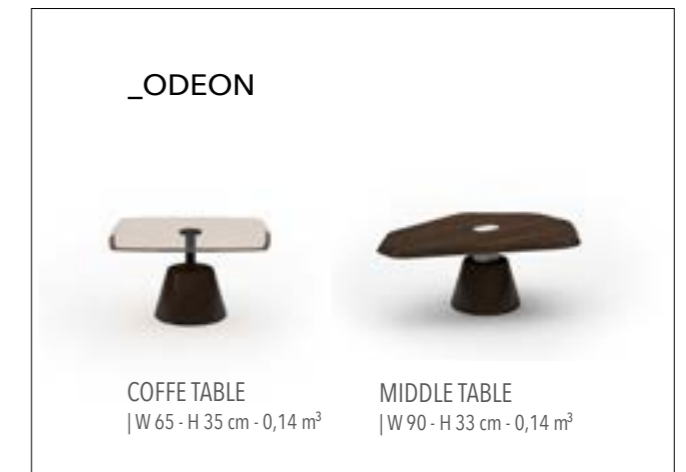

Bottom | W 275 - H 61 - D 52 cm
Top | W 255 - H 130 - D 31 cm

TECHNICAL DETAILS

ACCESSORIES_ 276

SOFAS_ 278

DINING ROOMS_ 284

BEDROOMS_ 288

2023
NEW COLLECTION

_ERA