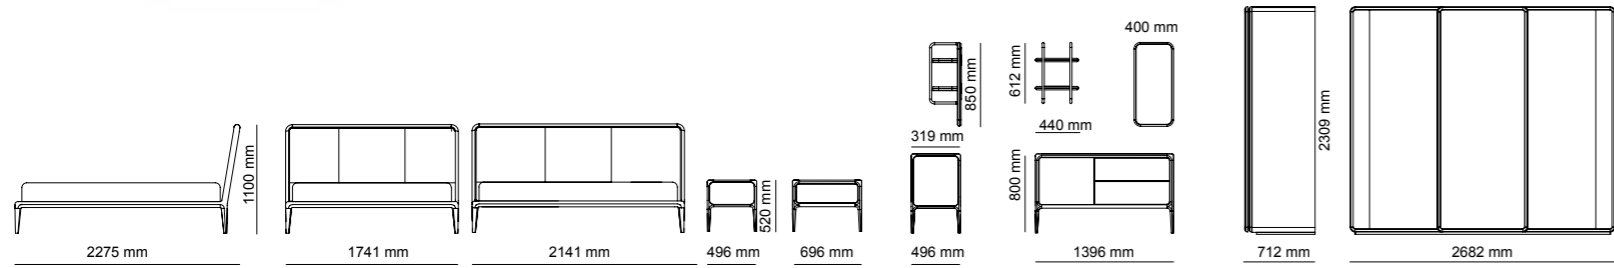

_ICON

FINISHES | American Walnut, Scarlett, Crown