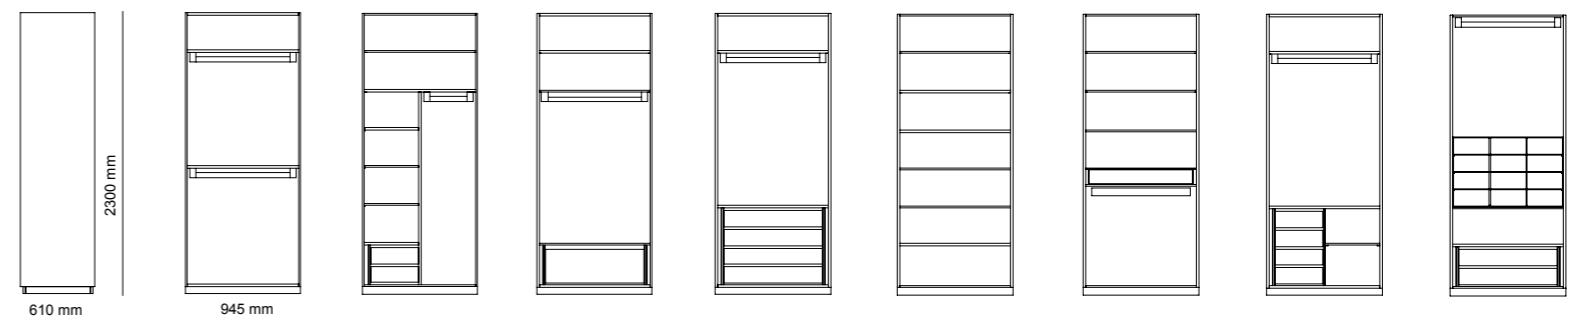

* LAGO WARDROPE