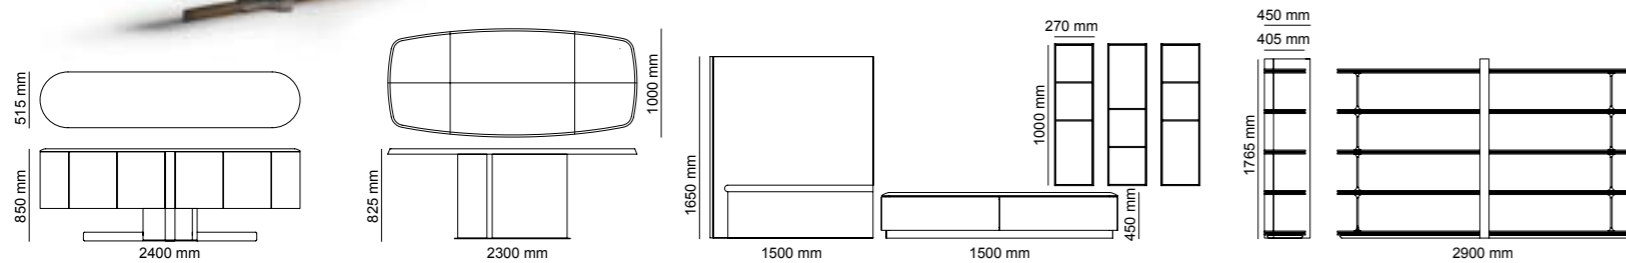

_ERA

FINISHES | American Walnut, Thermo Oak
TRAVERTINE
GLASSES | Fusion Glass, Bronze Glass
METALS | Brush Gold

_EDESSA

FINISHES | American Walnut, Intra Oak
TRAVERTINE
GLASSES | Bronze Glass
METALS | Bronze Metal

_ODEON

_ICON

FINISHES | American Walnut

_NEXT

FINISHES | American Walnut

_DIAMOND

FINISHES | American Walnut

_LIMA

FINISHES | American Walnut, Alpi Oak, Bianco, Dune, Sahara, Ombra, Beige, Platinum, Melanga, Antrasit, Oriente, Senape, Rosso.

_AURA

FINISHES | Grey Oak, Fumo Oak, Bianco, Dune, Sahara, Ombra, Beige, Platinum, Melanga, Antrasit, Oriente, Senape, Rosso.