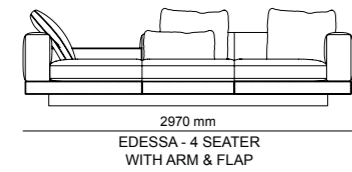

_EDESSA

_EDESSA CORNER