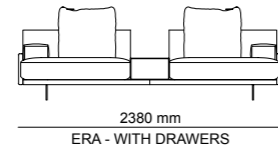

Bottom | W 275 - H 61 - D 52 cm
Top | W 255 - H 130 - D 31 cm

TECHNICAL DETAILS

ACCESSORIES_ 276

SOFAS_ 278

DINING ROOMS_ 284

BEDROOMS_ 288

2023
NEW COLLECTION

_ERA