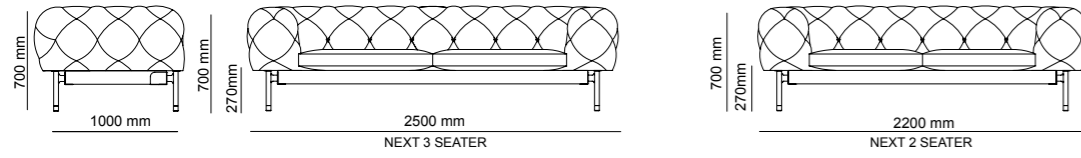

_GAMMA & GAMMA CORNER

_LIMA CORNER

_ICON

_LIGNA