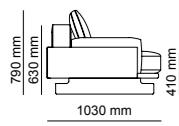

Bottom | W 275 - H 61 - D 52 cm
Top | W 255 - H 130 - D 31 cm

TECHNICAL DETAILS

ACCESSORIES_ 276

SOFAS_ 278

DINING ROOMS_ 284

BEDROOMS_ 288

2023
NEW COLLECTION

_ERA