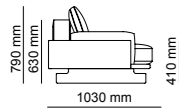

_ERA

_ERA CORNER

_EDESSA

_EDESSA CORNER

_ODEON CORNER

_DIAMOND